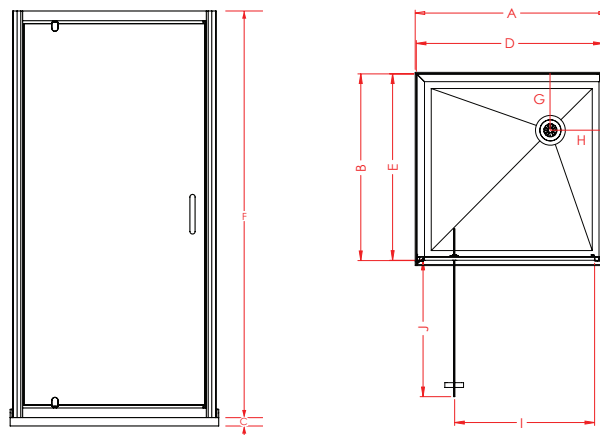

BRIGHTON

2-SIDED

Enhance your Kiwi bathroom with the Raymor Brighton Shower. Featuring EnduroShield pre-coated glass for superb resistance against staining, build-up, and etching from soap scum, limescale, dirt, grime, salt, and chlorine spray. This shower boasts a 1950mm high screen, 6mm toughened safety glass, and a stainless-steel pivot block for durability.

900x900mm Side Mould
Liner Offset Waste White

SKU: 822541

Features & Benefits

- 6mm Safety Glass (AS/NZS 2208)
- Chrome, White or Black Frame Available
- Pre-coated with Enduroshield for easy cleaning
- 1950mm High Door and Returns
- 65mm High Profile Acrylic Tray with Offset Waste Options Available
- Flat, Side or Corner Mould Liner Options

SPECIFICATIONS

DOOR x RETURN	TRAY			DOOR SET*			WASTE		OPENING DOOR	
	A	B	C	D (± 6)	E (± 6)	F	G	H	I	J
900x900mm	900	900	65	880	880	1950	150	150	610	585