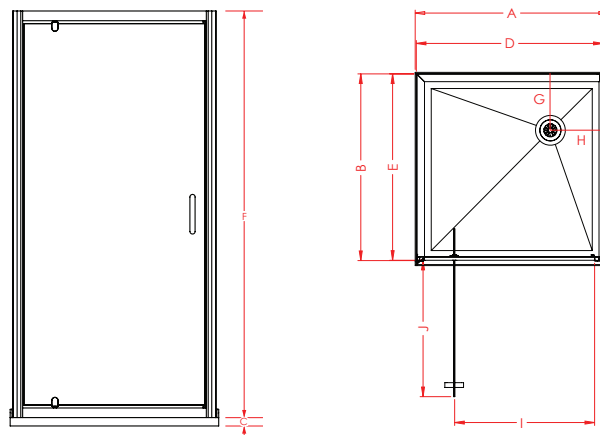

BRIGHTON

2-SIDED

Enhance your Kiwi bathroom with the Raymor Brighton Shower. Featuring EnduroShield pre-coated glass for superb resistance against staining, build-up, and etching from soap scum, limescale, dirt, grime, salt, and chlorine spray. This shower boasts a 1950mm high screen, 6mm toughened safety glass, and a stainless-steel pivot block for durability.

1000x1000mm Corner Mould **SKU: 822557**
Liner Offset Waste Black

Features & Benefits

- 6mm Safety Glass (AS/NZS 2208)
- Chrome, White or Black Frame Available
- Pre-coated with Enduroshield for easy cleaning
- 1950mm High Door and Returns
- 65mm High Profile Acrylic Tray with Offset Waste Options Available
- Flat, Side or Corner Mould Liner Options

*Protected and Licensed under Patent No.529079

SPECIFICATIONS

DOOR x RETURN	TRAY			DOOR SET*			WASTE		OPENING DOOR	
	A	B	C	D (± 6)	E (± 6)	F	G	H	I	J
1000x1000mm	1000	1000	65	980	980	1950	150	150	710	685