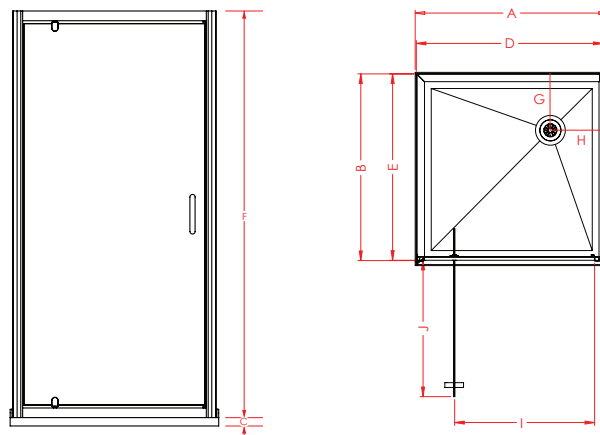

BRIGHTON

2-SIDED

Enhance your Kiwi bathroom with the Raymor Brighton Shower. Featuring EnduroShield pre-coated glass for superb resistance against staining, build-up, and etching from soap scum, limescale, dirt, grime, salt, and chlorine spray. This shower boasts a 1950mm high screen, 6mm toughened safety glass, and a stainless-steel pivot block for durability.

900x900mm Flat Liner Offset **SKU: 822540**
Waste White

Features & Benefits

- 6mm Safety Glass (AS/NZS 2208)
- Chrome, White or Black Frame Available
- Pre-coated with Enduroshield for easy cleaning
- 1950mm High Door and Returns
- 65mm High Profile Acrylic Tray with Offset Waste Options Available
- Flat, Side or Corner Mould Liner Options

SPECIFICATIONS

DOOR x RETURN	TRAY			DOOR SET*			WASTE		OPENING DOOR	
	A	B	C	D (± 6)	E (± 6)	F	G	H	I	J
900x900mm	900	900	65	880	880	1950	150	150	610	585