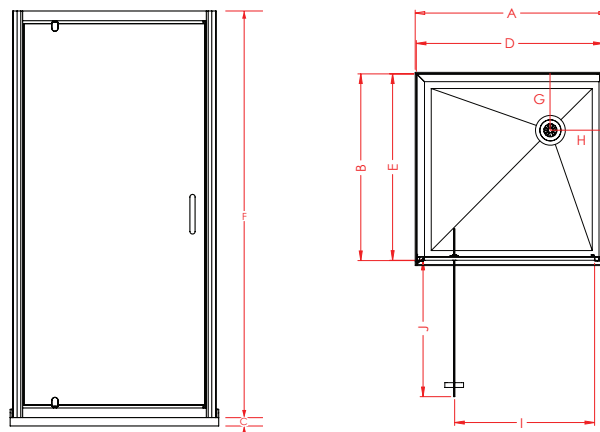

BRIGHTON

2-SIDED

Enhance your Kiwi bathroom with the Raymor Brighton Shower. Featuring EnduroShield pre-coated glass for superb resistance against staining, build-up, and etching from soap scum, limescale, dirt, grime, salt, and chlorine spray. This shower boasts a 1950mm high screen, 6mm toughened safety glass, and a stainless-steel pivot block for durability.

900x900mm Corner Mould
Liner Offset Waste White **SKU: 822542**

Features & Benefits

- 6mm Safety Glass (AS/NZS 2208)
- Chrome, White or Black Frame Available
- Pre-coated with Enduroshield for easy cleaning
- 1950mm High Door and Returns
- 65mm High Profile Acrylic Tray with Offset Waste Options Available
- Flat, Side or Corner Mould Liner Options

*Protected and Licensed under Patent No.529079

SPECIFICATIONS

DOOR x RETURN	TRAY			DOOR SET*			WASTE		OPENING DOOR	
	A	B	C	D (± 6)	E (± 6)	F	G	H	I	J
900x900mm	900	900	65	880	880	1950	150	150	610	585