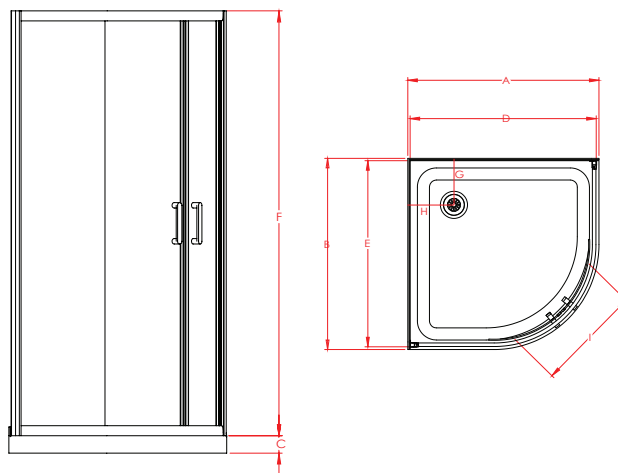

BRIGHTON CURVED

Enhance your Kiwi bathroom with the Raymor Brighton Shower. Featuring EnduroShield pre-coated glass for superb resistance against staining, build-up, and etching from soap scum, limescale, dirt, grime, salt, and chlorine spray. This shower boasts a 1950mm high screen, 6mm toughened safety glass, and a stainless-steel pivot block for durability.

900x900mm Side Mould
Liner Offset Waste White

SKU: 822559

Features & Benefits

- 6mm Safety Glass (AS/NZS 2208)
- Chrome or White Frame Available
- Pre-coated with Enduroshield for easy cleaning
- 1950mm High Door and Returns
- 65mm High Profile Acrylic Tray with Offset Waste Options
- Flat, Side or Corner Mould Liner Options

SPECIFICATIONS

DOOR x RETURN	TRAY			DOOR SET*			WASTE		OPENING DOOR
	A	B	C	D (± 6)	E (± 6)	F	G	H	I
900x900mm	900	900	65	880	880	1950	150	150	540