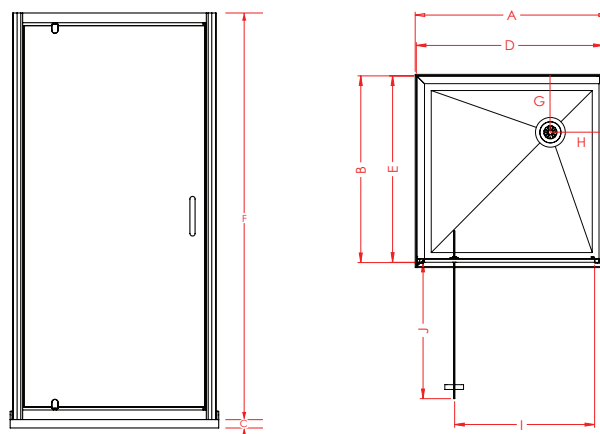

BRIGHTON

2-SIDED

Enhance your Kiwi bathroom with the Raymor Brighton Shower. Featuring EnduroShield pre-coated glass for superb resistance against staining, build-up, and etching from soap scum, limescale, dirt, grime, salt, and chlorine spray. This shower boasts a 1950mm high screen, 6mm toughened safety glass, and a stainless-steel pivot block for durability.

1000x1000mm Side Mould
Liner Offset Waste Black **SKU: 822556**

Features & Benefits

- 6mm Safety Glass (AS/NZS 2208)
- Chrome, White or Black Frame Available
- Pre-coated with Enduroshield for easy cleaning
- 1950mm High Door and Returns
- 65mm High Profile Acrylic Tray with Offset Waste Options Available
- Flat, Side or Corner Mould Liner Options

SPECIFICATIONS

DOOR x RETURN	TRAY			DOOR SET*			WASTE		OPENING DOOR	
	A	B	C	D (± 6)	E (± 6)	F	G	H	I	J
1000x1000mm	1000	1000	65	980	980	1950	150	150	710	685