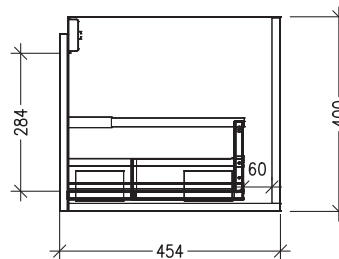

SPECIFICATION SHEET

Frank Plus 600mm 1 Drawer Wall Vanity

Features

- Wall Hung
- 1 Drawer
- Extrusion Rail - Matte White & Matte Black
*Matte White Vanities are paired with Matte White Extrusion.
Charred Elm Vanities are paired with Matte Black Extrusion.*
- 20mm Clasico VC Basin with Overflow
- Dimensions: H420 x W600 x D465
- Designed & Assembled in NZ

Colour Options with Code

Matte White
9252MW

Charred Elm
9252CE

Technical Details

Note: All measurements shown are in millimetres. Sizes are nominal.

TOP VIEW

FRONT VIEW

SIDE VIEW