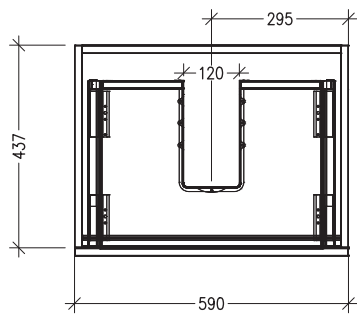

SPECIFICATION SHEET

Frank Plus 600mm 1 Drawer Wall Vanity

Features

- Wall Hung
- 1 Drawer
- Extrusion Rail - Matte White & Matte Black
*Matte White Vanities are paired with Matte White Extrusion.
Charred Elm Vanities are paired with Matte Black Extrusion.*
- 20mm Clasico VC Basin with Overflow
- Dimensions: H420 x W600 x D465
- Designed & Assembled in NZ

Colour Options with Code

Matte White
9252MW

Charred Elm
9252CE

Technical Details

Note: All measurements shown are in millimetres. Sizes are nominal.

TOP VIEW

FRONT VIEW

SIDE VIEW