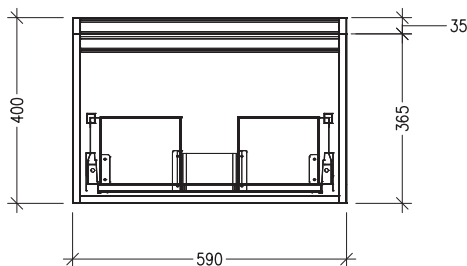

SPECIFICATION SHEET

Frank Plus 600mm 1 Drawer Wall Vanity

Features

- Wall Hung
- 1 Drawer
- Extrusion Rail - Matte White & Matte Black
*Matte White Vanities are paired with Matte White Extrusion.
Charred Elm Vanities are paired with Matte Black Extrusion.*
- 20mm Clasico VC Basin with Overflow
- Dimensions: H420 x W600 x D465
- Designed & Assembled in NZ

Colour Options with Code

Matte White
9252MW

Charred Elm
9252CE

Technical Details

Note: All measurements shown are in millimetres. Sizes are nominal.

TOP VIEW

FRONT VIEW

SIDE VIEW