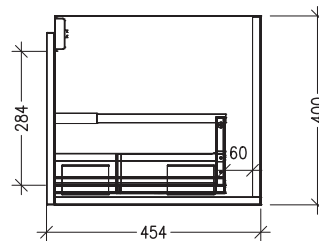

SPECIFICATION SHEET

Frank Plus 750mm 1 Drawer Wall Vanity

Features

- Wall Hung
- 1 Drawer
- Extrusion Rail - Matte White & Matte Black
*Matte White Vanities are paired with Matte White Extrusion.
Charred Elm Vanities are paired with Matte Black Extrusion.*
- 20mm Clasico VC Basin with Overflow
- Dimensions: H420 x W750 x D465
- Designed & Assembled in NZ

Colour Options with Code

Matte White
9256MW

Charred Elm
9256CE

Technical Details

Note: All measurements shown are in millimetres. Sizes are nominal.

TOP VIEW

FRONT VIEW

SIDE VIEW