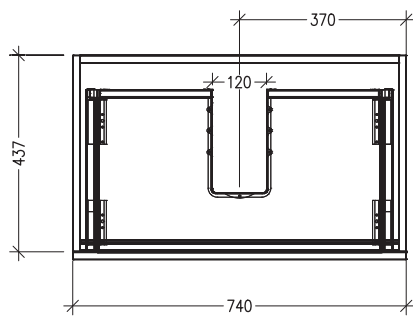

SPECIFICATION SHEET

Frank Plus 750mm 1 Drawer Wall Vanity

Features

- Wall Hung
- 1 Drawer
- Extrusion Rail - Matte White & Matte Black
*Matte White Vanities are paired with Matte White Extrusion.
Charred Elm Vanities are paired with Matte Black Extrusion.*
- 20mm Clasico VC Basin with Overflow
- Dimensions: H420 x W750 x D465
- Designed & Assembled in NZ

Colour Options with Code

Matte White
9256MW

Charred Elm
9256CE

Technical Details

Note: All measurements shown are in millimetres. Sizes are nominal.

TOP VIEW

FRONT VIEW

SIDE VIEW