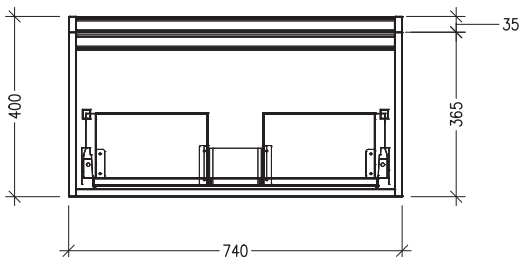

SPECIFICATION SHEET

Frank Plus 750mm 1 Drawer Wall Vanity

Features

- Wall Hung
- 1 Drawer
- Extrusion Rail - Matte White & Matte Black
*Matte White Vanities are paired with Matte White Extrusion.
Charred Elm Vanities are paired with Matte Black Extrusion.*
- 20mm Clasico VC Basin with Overflow
- Dimensions: H420 x W750 x D465
- Designed & Assembled in NZ

Colour Options with Code

Matte White
9256MW

Charred Elm
9256CE

Technical Details

Note: All measurements shown are in millimetres. Sizes are nominal.

TOP VIEW

FRONT VIEW

SIDE VIEW