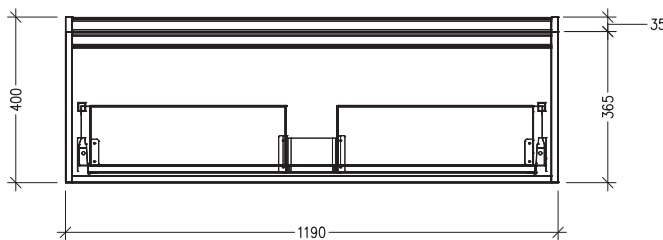

SPECIFICATION SHEET

Frank Plus 1200mm 1 Drawer Wall Vanity

Features

- Wall Hung
- 1 Drawer
- Extrusion Rail - Matte White & Matte Black
*Matte White Vanities are paired with Matte White Extrusion.
Charred Elm Vanities are paired with Matte Black Extrusion.*
- 20mm Clasico VC Basin with Overflow
- Dimensions: H420 x W1200 x D465
- Designed & Assembled in NZ

Colour Options with Code

Matte White
9264MW

Charred Elm
9264CE

Technical Details

Note: All measurements shown are in millimetres. Sizes are nominal.

TOP VIEW

FRONT VIEW

SIDE VIEW