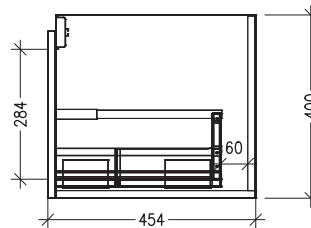

SPECIFICATION SHEET

Frank Plus 1200mm 1 Drawer Wall Vanity

Features

- Wall Hung
- 1 Drawer
- Extrusion Rail - Matte White & Matte Black
*Matte White Vanities are paired with Matte White Extrusion.
Charred Elm Vanities are paired with Matte Black Extrusion.*
- 20mm Clasico VC Basin with Overflow
- Dimensions: H420 x W1200 x D465
- Designed & Assembled in NZ

Colour Options with Code

Matte White
9264MW

Charred Elm
9264CE

Technical Details

Note: All measurements shown are in millimetres. Sizes are nominal.

TOP VIEW

FRONT VIEW

SIDE VIEW