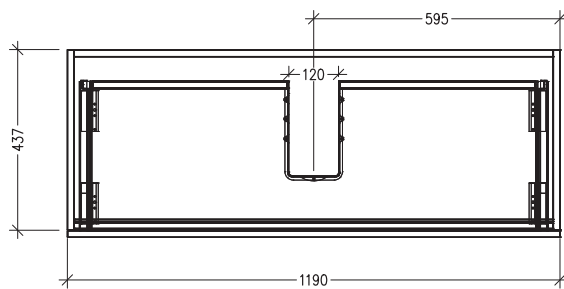

SPECIFICATION SHEET

Frank Plus 1200mm 1 Drawer Wall Vanity

Features

- Wall Hung
- 1 Drawer
- Extrusion Rail - Matte White & Matte Black
*Matte White Vanities are paired with Matte White Extrusion.
Charred Elm Vanities are paired with Matte Black Extrusion.*
- 20mm Clasico VC Basin with Overflow
- Dimensions: H420 x W1200 x D465
- Designed & Assembled in NZ

Colour Options with Code

Matte White
9264MW

Charred Elm
9264CE

Technical Details

Note: All measurements shown are in millimetres. Sizes are nominal.

TOP VIEW

FRONT VIEW

SIDE VIEW