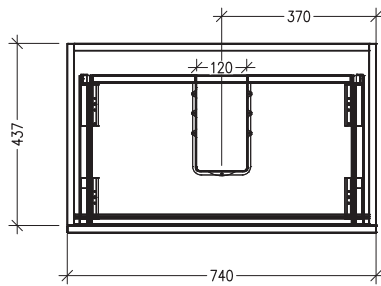

### Features

- Wall Hung
- 2 Drawer
- Extrusion Rail - Matte White & Matte Black  
*Matte White Vanities are paired with Matte White Extrusion.  
Charred Elm Vanities are paired with Matte Black Extrusion.*
- 20mm Clasico VC Basin with Overflow
- Dimensions: H670 x W750 x D465
- Designed & Assembled in NZ

### Technical Details

Note: All measurements shown are in millimetres. Sizes are nominal.

TOP VIEW

FRONT VIEW

SIDE VIEW