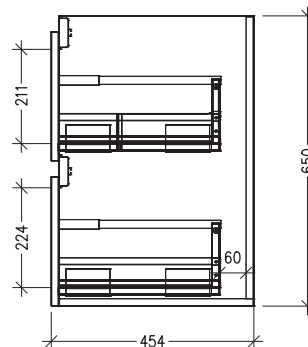

### Features

- Wall Hung
- 2 Drawer
- Extrusion Rail - Matte White & Matte Black  
*Matte White Vanities are paired with Matte White Extrusion.  
Charred Elm Vanities are paired with Matte Black Extrusion.*
- 20mm Clasico VC Basin with Overflow
- Dimensions: H670 x W750 x D465
- Designed & Assembled in NZ

### Technical Details

Note: All measurements shown are in millimetres. Sizes are nominal.

TOP VIEW

FRONT VIEW

SIDE VIEW