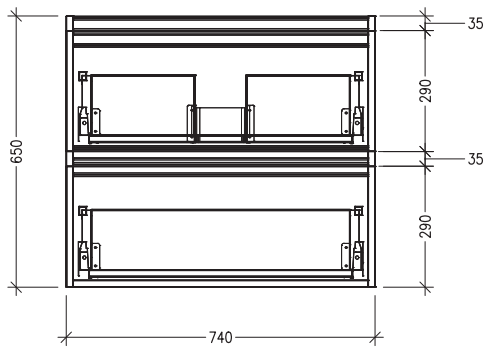

### Features

- Wall Hung
- 2 Drawer
- Extrusion Rail - Matte White & Matte Black  
*Matte White Vanities are paired with Matte White Extrusion.  
Charred Elm Vanities are paired with Matte Black Extrusion.*
- 20mm Clasico VC Basin with Overflow
- Dimensions: H670 x W750 x D465
- Designed & Assembled in NZ

### Technical Details

Note: All measurements shown are in millimetres. Sizes are nominal.

TOP VIEW

FRONT VIEW

SIDE VIEW