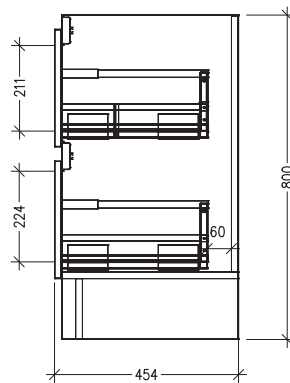

SPECIFICATION SHEET

Frank Plus 900mm 2 Drawer Floorstanding

Features

- Floorstanding
- 2 Drawer
- Extrusion Rail - Matte White & Matte Black
Matte White Vanities are paired with Matte White Extrusion.
Charred Elm Vanities are paired with Matte Black Extrusion.
- 20mm Clasico VC Basin with Overflow
- Dimensions: H820 x W900 x D465
- Designed & Assembled in NZ

Colour Options with Code

Matte White
9292MW

Charred Elm
9292CE

Technical Details

Note: All measurements shown are in millimetres. Sizes are nominal.

TOP VIEW

FRONT VIEW

SIDE VIEW