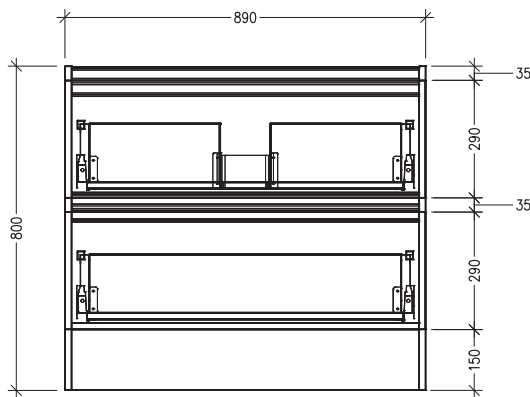

SPECIFICATION SHEET

Frank Plus 900mm 2 Drawer Floorstanding

Features

- Floorstanding
- 2 Drawer
- Extrusion Rail - Matte White & Matte Black
Matte White Vanities are paired with Matte White Extrusion.
Charred Elm Vanities are paired with Matte Black Extrusion.
- 20mm Clasico VC Basin with Overflow
- Dimensions: H820 x W900 x D465
- Designed & Assembled in NZ

Colour Options with Code

Matte White
9292MW

Charred Elm
9292CE

Technical Details

Note: All measurements shown are in millimetres. Sizes are nominal.

TOP VIEW

FRONT VIEW

SIDE VIEW