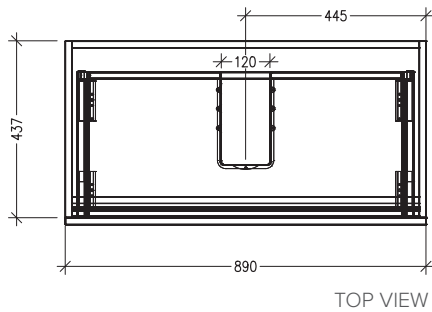

SPECIFICATION SHEET

Frank Plus 900mm 2 Drawer Floorstanding

Features

- Floorstanding
- 2 Drawer
- Extrusion Rail - Matte White & Matte Black
Matte White Vanities are paired with Matte White Extrusion.
Charred Elm Vanities are paired with Matte Black Extrusion.
- 20mm Clasico VC Basin with Overflow
- Dimensions: H820 x W900 x D465
- Designed & Assembled in NZ

Colour Options with Code

Matte White
9292MW

Charred Elm
9292CE

Technical Details

Note: All measurements shown are in millimetres. Sizes are nominal.

TOP VIEW

FRONT VIEW

SIDE VIEW