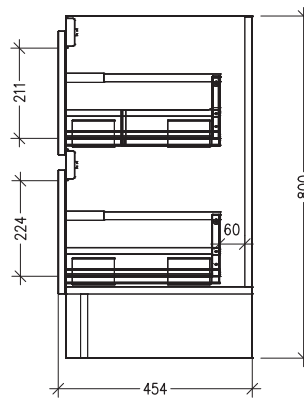

### Features

- Floorstanding
- 2 Drawer
- Extrusion Rail - Matte White & Matte Black  
*Matte White Vanities are paired with Matte White Extrusion.  
Charred Elm Vanities are paired with Matte Black Extrusion.*
- 20mm Clasico VC Basin with Overflow
- Dimensions: H820 x W750 x D465
- Designed & Assembled in NZ

### Technical Details

Note: All measurements shown are in millimetres. Sizes are nominal.

TOP VIEW

FRONT VIEW

SIDE VIEW