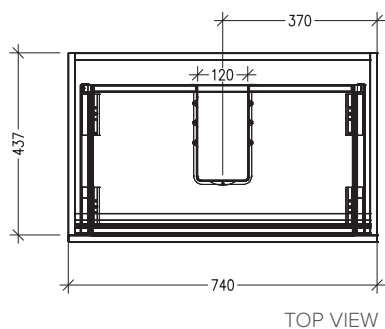

### Features

- Floorstanding
- 2 Drawer
- Extrusion Rail - Matte White & Matte Black  
*Matte White Vanities are paired with Matte White Extrusion.  
Charred Elm Vanities are paired with Matte Black Extrusion.*
- 20mm Clasico VC Basin with Overflow
- Dimensions: H820 x W750 x D465
- Designed & Assembled in NZ

### Technical Details

Note: All measurements shown are in millimetres. Sizes are nominal.

TOP VIEW

FRONT VIEW

SIDE VIEW