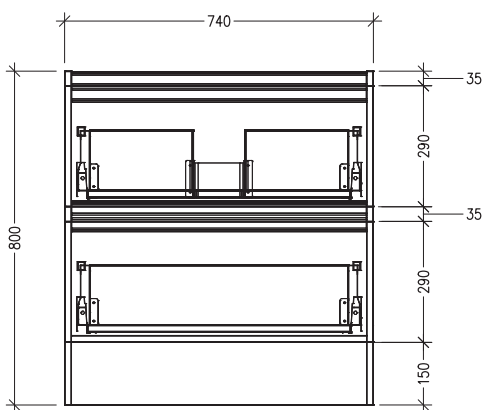

### Features

- Floorstanding
- 2 Drawer
- Extrusion Rail - Matte White & Matte Black  
*Matte White Vanities are paired with Matte White Extrusion.  
Charred Elm Vanities are paired with Matte Black Extrusion.*
- 20mm Clasico VC Basin with Overflow
- Dimensions: H820 x W750 x D465
- Designed & Assembled in NZ

### Technical Details

Note: All measurements shown are in millimetres. Sizes are nominal.

TOP VIEW

FRONT VIEW

SIDE VIEW