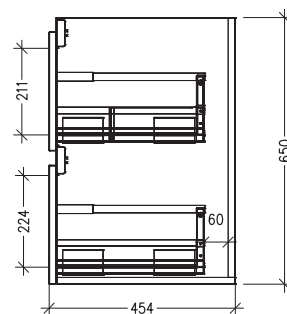

### Features

- Wall Hung
- 2 Drawer
- Extrusion Rail - Matte White & Matte Black  
*Matte White Vanities are paired with Matte White Extrusion.  
Charred Elm Vanities are paired with Matte Black Extrusion.*
- 20mm Clasico VC Basin with Overflow
- Dimensions: H670 x W1200 x D465
- Designed & Assembled in NZ

### Technical Details

Note: All measurements shown are in millimetres. Sizes are nominal.

TOP VIEW

FRONT VIEW

SIDE VIEW