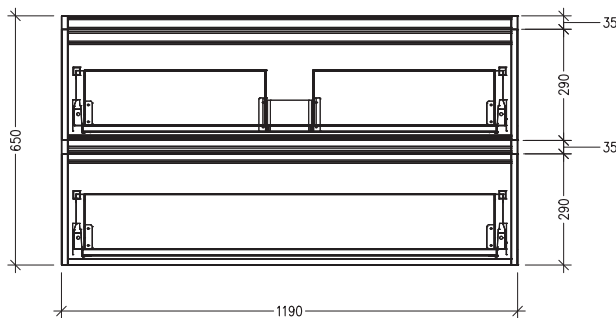

### Features

- Wall Hung
- 2 Drawer
- Extrusion Rail - Matte White & Matte Black  
*Matte White Vanities are paired with Matte White Extrusion.  
Charred Elm Vanities are paired with Matte Black Extrusion.*
- 20mm Clasico VC Basin with Overflow
- Dimensions: H670 x W1200 x D465
- Designed & Assembled in NZ

### Technical Details

Note: All measurements shown are in millimetres. Sizes are nominal.

TOP VIEW

FRONT VIEW

SIDE VIEW