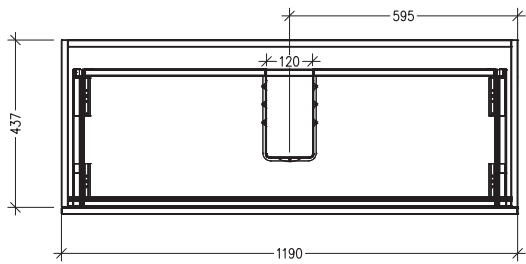

### Features

- Wall Hung
- 2 Drawer
- Extrusion Rail - Matte White & Matte Black  
*Matte White Vanities are paired with Matte White Extrusion.  
Charred Elm Vanities are paired with Matte Black Extrusion.*
- 20mm Clasico VC Basin with Overflow
- Dimensions: H670 x W1200 x D465
- Designed & Assembled in NZ

### Technical Details

Note: All measurements shown are in millimetres. Sizes are nominal.

TOP VIEW

FRONT VIEW

SIDE VIEW