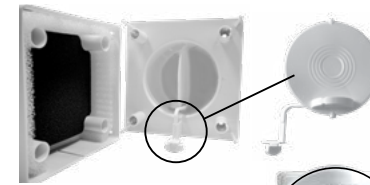

## Aria Settable Passive Ventilation Kit

Internal Vent

External Grille

Description	Duct (mm)	Colour	Order Code
Aria Settable Passive Ventilation	100	White	DCT0102
Replacement External Typhoon Dome Cowl (order separately)	-	White	DCT4572

Grilles, Diffusers and Ducting

The ventilator consists of an internal vent, fitted with a variable opening valve and insect filter, rigid wall-duct sections and outer weatherproof dome cowl.

Optionally, control valve can be completely removed, or re-inserted by springing the duct tube from the valve pivot posts.