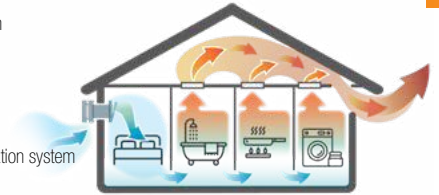

### PASSIVE FRESH AIR SUPPLY

**DCT0102**

Passive fresh air inlet system with adjustable and minimum open area settings

- Supply air ventilator primarily for installation in bedrooms and living rooms
- Fresh make-up air drawn in by extraction fans generally in Bathrooms, Laundries and Kitchens
- Ideal as part of a continuous extract ventilation system
- Made in Sweden

Fresh air drawn in to refresh home by continuous slow extraction from wet-areas - either by centralised, or unitary fan systems.

- Supply air ventilator primarily for installation in bedrooms and living rooms
- Fresh make-up air drawn in by extraction fans generally in Bathrooms, Laundries and Kitchens
- Ideal as part of a continuous extract ventilation system
- Made in Sweden

Grilles, Diffusers and Ducting

The ventilator consists of an internal vent, fitted with a variable opening valve and insect filter, rigid wall-duct sections and outer weatherproof dome cowl.

Optionally, control valve can be completely removed, or re-inserted by springing the duct tube from the valve pivot posts.