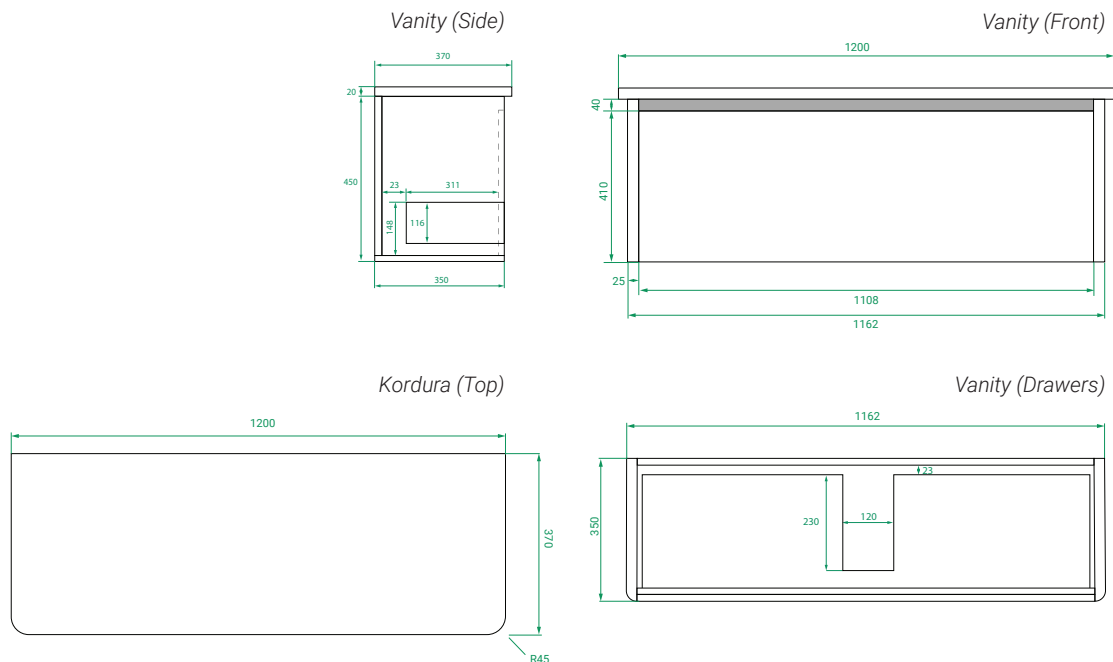

CRAWFORD SLIM

WALL HUNG VANITY 1200MM 1 DRAWER

Crawford embraces soft curved corners for a relaxed, modern feel - Available with white Kordura top and your choice of basin.

DIMENSIONS:

W1200 x H470 x D370 mm Kordura Top

CODES:

821827 | Kordura, Matte White Paint

821828 | Kordura, Matte Custom Paint

FEATURES & BENEFITS:

- Slim 370mm profile
- 1 Drawer with soft-close
- Handleless design
- Soft curved corners
- Sustainably made in New Zealand

OPTIONS:

- White Kordura top & your choice of basin.

FINISHES:

- Matte White or Matte Custom Colour painted.

Kordura Top with Basin

SPECIFICATIONS

Note: All measurements in mm. All specs are nominal, & not to scale.