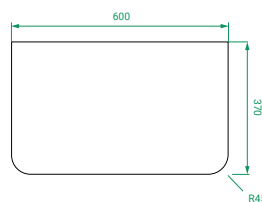

#### DIMENSIONS:

W600 x H610 x D370 mm Kordura Top

#### SPECIFICATIONS

*Vanity (Side)*

*Vanity (Front)*

*Kordura (Top)*

*Vanity (Drawers)*

*Note: All measurements in mm. All specs are nominal, & not to scale.*

[www.placemakers.co.nz](http://www.placemakers.co.nz)