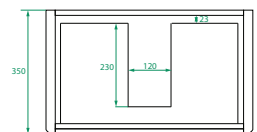

#### DIMENSIONS:

W600 x H610 x D370 mm Kordura Top

#### SPECIFICATIONS

*Vanity (Side)*

*Vanity (Front)*

*Kordura (Top)*

*Vanity (Drawers)*

*Note: All measurements in mm. All specs are nominal, & not to scale.*

[www.placemakers.co.nz](http://www.placemakers.co.nz)