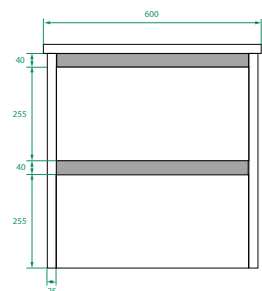

#### DIMENSIONS:

W600 x H610 x D370 mm Kordura Top

#### SPECIFICATIONS

*Vanity (Side)*

*Vanity (Front)*

*Kordura (Top)*

*Vanity (Drawers)*

*Note: All measurements in mm. All specs are nominal, & not to scale.*

[www.placemakers.co.nz](http://www.placemakers.co.nz)