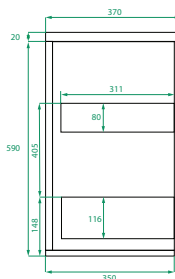

#### DIMENSIONS:

W600 x H610 x D370 mm Kordura Top

#### SPECIFICATIONS

*Vanity (Side)*

*Vanity (Front)*

*Kordura (Top)*

*Vanity (Drawers)*

*Note: All measurements in mm. All specs are nominal, & not to scale.*

[www.placemakers.co.nz](http://www.placemakers.co.nz)