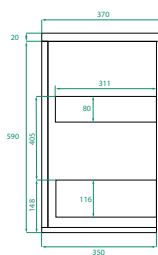

#### DIMENSIONS:

W1200 x H610 x D370 mm Kordura Top

#### SPECIFICATIONS

Vanity (Side)

Vanity (Front)

Kordura (Top)

Vanity (Drawers)

Note: All measurements in mm. All specs are nominal, & not to scale.

[www.placemakers.co.nz](http://www.placemakers.co.nz)

[www.mico.co.nz](http://www.mico.co.nz)