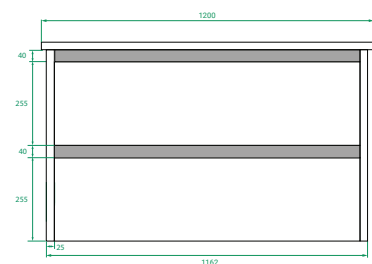

#### DIMENSIONS:

W1200 x H610 x D370 mm Kordura Top

#### FEATURES & BENEFITS:

- Slim 370mm profile
- 2 Drawers with soft-close
- Handleless design
- Soft curved corners
- Sustainably made in New Zealand

#### SPECIFICATIONS

Vanity (Side)

Vanity (Front)

Kordura (Top)

Vanity (Drawers)

Note: All measurements in mm. All specs are nominal, & not to scale.

[www.placemakers.co.nz](http://www.placemakers.co.nz)

[www.mico.co.nz](http://www.mico.co.nz)