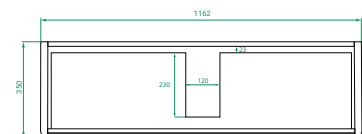

#### DIMENSIONS:

W1200 x H610 x D370 mm Kordura Top

#### SPECIFICATIONS

Vanity (Side)

Vanity (Front)

Kordura (Top)

Vanity (Drawers)

Note: All measurements in mm. All specs are nominal, & not to scale.

[www.placemakers.co.nz](http://www.placemakers.co.nz)

[www.mico.co.nz](http://www.mico.co.nz)