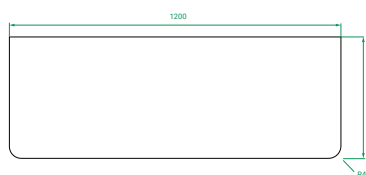

#### DIMENSIONS:

W1200 x H610 x D370 mm Kordura Top

#### SPECIFICATIONS

Vanity (Side)

Vanity (Front)

Kordura (Top)

Vanity (Drawers)

Note: All measurements in mm. All specs are nominal, & not to scale.

[www.placemakers.co.nz](http://www.placemakers.co.nz)

[www.mico.co.nz](http://www.mico.co.nz)