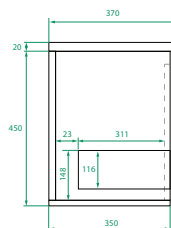

#### DIMENSIONS:

W1050 x H470 x D370 mm Kordura Top

#### SPECIFICATIONS

*Vanity (Side)*

*Vanity (Front)*

*Kordura (Top)*

*Vanity (Drawers)*

*Note: All measurements in mm. All specs are nominal, & not to scale.*

[www.placemakers.co.nz](http://www.placemakers.co.nz)