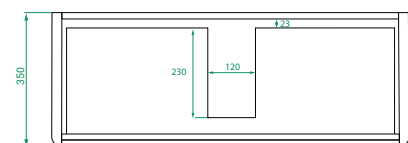

#### SPECIFICATIONS

*Vanity (Side)*

*Vanity (Front)*

*Kordura (Top)*

*Vanity (Drawers)*

*Note: All measurements in mm. All specs are nominal, & not to scale.*

[www.placemakers.co.nz](http://www.placemakers.co.nz)