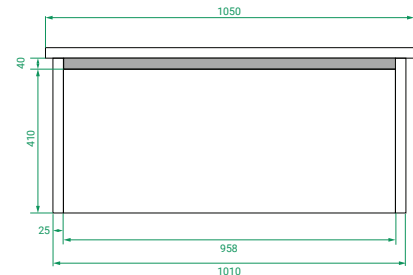

#### DIMENSIONS:

W1050 x H470 x D370 mm Kordura Top

#### SPECIFICATIONS

*Vanity (Side)*

*Vanity (Front)*

*Kordura (Top)*

*Vanity (Drawers)*

*Note: All measurements in mm. All specs are nominal, & not to scale.*

[www.placemakers.co.nz](http://www.placemakers.co.nz)