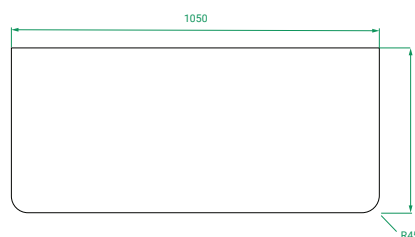

#### DIMENSIONS:

W1050 x H470 x D370 mm Kordura Top

#### FEATURES & BENEFITS:

- Slim 370mm profile
- 1 Drawer with soft-close
- Handleless design
- Soft curved corners
- Sustainably made in New Zealand

#### SPECIFICATIONS

*Vanity (Side)*

*Vanity (Front)*

*Kordura (Top)*

*Vanity (Drawers)*

*Note: All measurements in mm. All specs are nominal, & not to scale.*

[www.placemakers.co.nz](http://www.placemakers.co.nz)