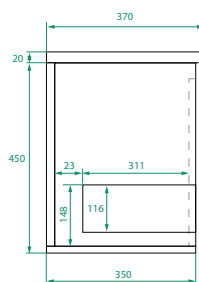

SPECIFICATIONS

Vanity (Side)