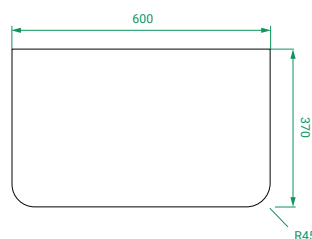

CRAWFORD SLIM

WALL HUNG VANITY 600MM 1 DRAWER

Crawford embraces soft curved corners for a relaxed, modern feel - Available with white Kordura top and your choice of basin.

DIMENSIONS:

W600 x H470 x D370 mm Kordura Top

OPTIONS:

- White Kordura top & your choice of basin.

FINISHES:

- Matte White or Matte Custom Colour painted.

Kordura Top with Basin

SPECIFICATIONS

Vanity (Side)

Kordura (Top)

Vanity (Front)

Vanity (Drawers)

Note: All measurements in mm. All specs are nominal, & not to scale.

www.placemakers.co.nz

www.mico.co.nz

www.tumusupplies.co.nz