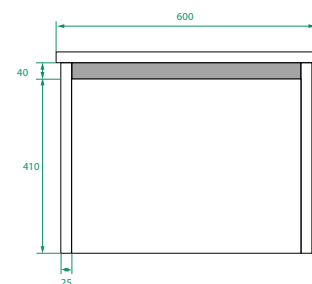

CRAWFORD SLIM

WALL HUNG VANITY 600MM 1 DRAWER

Crawford embraces soft curved corners for a relaxed, modern feel - Available with white Kordura top and your choice of basin.

DIMENSIONS:

W600 x H470 x D370 mm Kordura Top

Vanity (Front)

Vanity (Drawers)

Note: All measurements in mm. All specs are nominal, & not to scale.

www.placemakers.co.nz

www.mico.co.nz

www.tumusupplies.co.nz