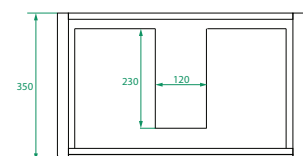

CRAWFORD SLIM

WALL HUNG VANITY 600MM 1 DRAWER

Crawford embraces soft curved corners for a relaxed, modern feel - Available with white Kordura top and your choice of basin.

DIMENSIONS:

W600 x H470 x D370 mm Kordura Top

Vanity (Front)

Vanity (Drawers)

Note: All measurements in mm. All specs are nominal, & not to scale.

www.placemakers.co.nz

www.mico.co.nz

www.tumusupplies.co.nz