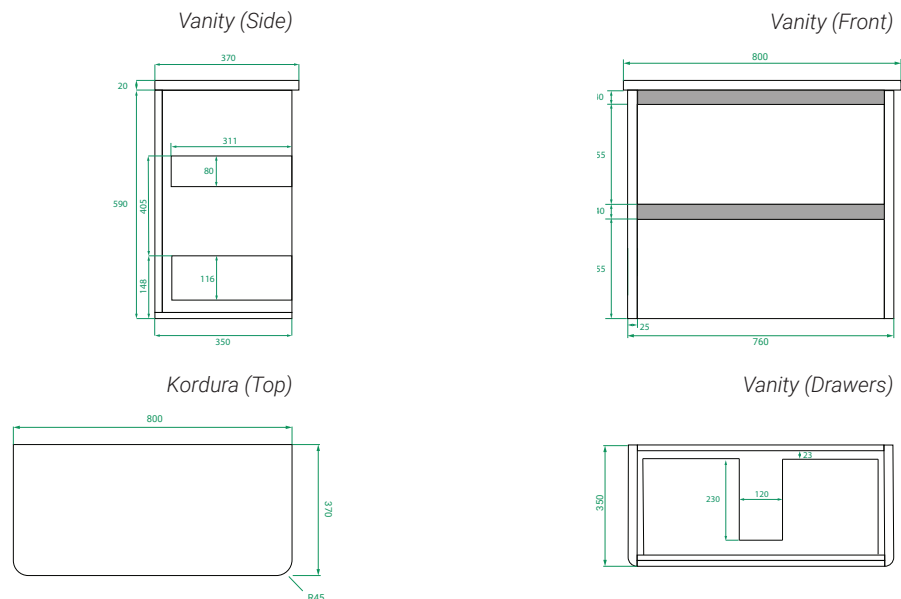

CRAWFORD SLIM

WALL HUNG VANITY 800MM 2 DRAWER

Crawford embraces soft curved corners for a relaxed, modern feel - Available with white Kordura top and your choice of basin.

DIMENSIONS:

W800 x H610 x D370 mm Kordura Top

CODES:

821833 | Kordura, Matte White Paint

821834 | Kordura, Matte Custom Paint

FEATURES & BENEFITS:

- Slim 370mm profile
- 2 Drawers with soft-close
- Handleless design
- Soft curved corners
- Sustainably made in New Zealand

OPTIONS:

- White Kordura top & your choice of basin.

FINISHES:

- Matte White or Matte Custom Colour painted.

Kordura Top with Basin

SPECIFICATIONS

Note: All measurements in mm. All specs are nominal, & not to scale.