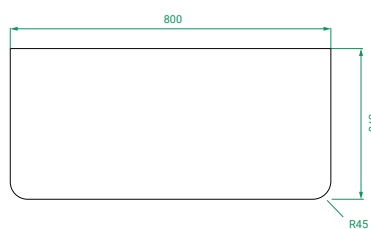

CRAWFORD SLIM

WALL HUNG VANITY 800MM 1 DRAWER

Crawford embraces soft curved corners for a relaxed, modern feel - Available with white Kordura top and your choice of basin.

DIMENSIONS:

W800 x H470 x D370 mm Kordura Top

OPTIONS:

- White Kordura top & your choice of basin.

FINISHES:

- Matte White or Matte Custom Colour painted.

Kordura Top with Basin

SPECIFICATIONS

Vanity (Side)

Kordura (Top)

Vanity (Front)

Vanity (Drawers)

Note: All measurements in mm. All specs are nominal, & not to scale.

www.placemakers.co.nz

www.mico.co.nz

www.tumusupplies.co.nz