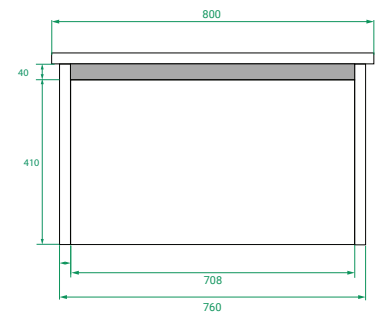

CRAWFORD SLIM

WALL HUNG VANITY 800MM 1 DRAWER

Crawford embraces soft curved corners for a relaxed, modern feel - Available with white Kordura top and your choice of basin.

DIMENSIONS:

W800 x H470 x D370 mm Kordura Top

Vanity (Front)

Vanity (Drawers)

Note: All measurements in mm. All specs are nominal, & not to scale.

www.placemakers.co.nz

www.mico.co.nz

www.tumusupplies.co.nz