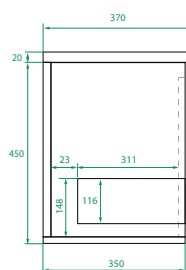

SPECIFICATIONS

Vanity (Side)