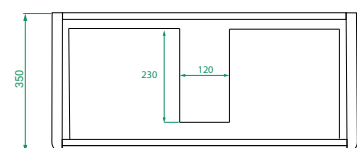

CRAWFORD SLIM

WALL HUNG VANITY 800MM 1 DRAWER

Crawford embraces soft curved corners for a relaxed, modern feel - Available with white Kordura top and your choice of basin.

DIMENSIONS:

W800 x H470 x D370 mm Kordura Top

Vanity (Front)

Vanity (Drawers)

Note: All measurements in mm. All specs are nominal, & not to scale.

www.placemakers.co.nz

www.mico.co.nz

www.tumusupplies.co.nz