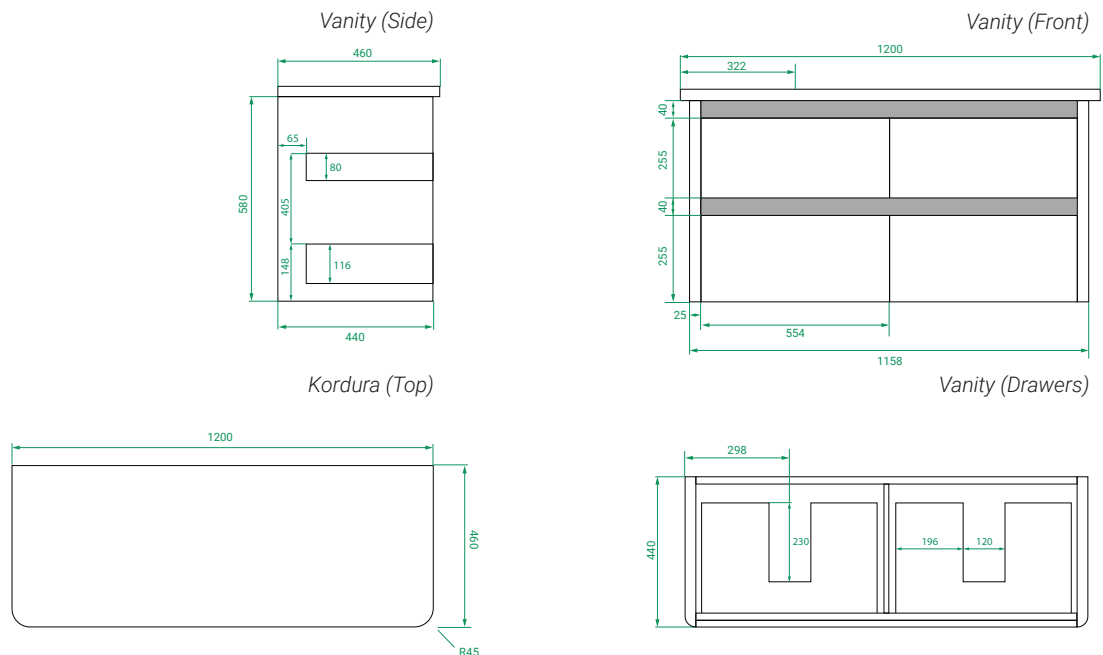

CRAWFORD

WALL HUNG VANITY 1200MM 4 DRAWERS

Crawford embraces soft curved corners for a relaxed, modern feel - Available with white Kordura top and your choice of single offset or double basins.

DIMENSIONS:

W1200 x H610 x D460 mm Kordura Top

CODES:

821797 | Kordura, Matte White Paint

821798 | Kordura, Matte Custom Paint

FEATURES & BENEFITS:

- Recessed handle & soft-close drawers
- Soft curved corners
- Sustainably made in New Zealand

OPTIONS:

- White Kordura top & your choice of basin(s).

FINISHES:

- Matte White or Matte Custom Colour painted.

SPECIFICATIONS

Note: All measurements in mm. All specs are nominal, & not to scale.

www.placemakers.co.nz