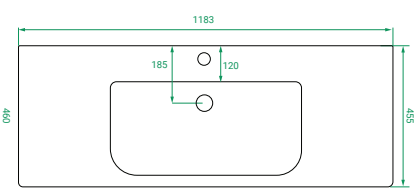

#### DIMENSIONS:

W1200 x H490 x D460 mm Soft Ceramic Top

W1200 x H470 x D460 mm Kordura Top

#### SPECIFICATIONS

Vanity (Side)

Vanity (Front)

Ceramic Top (Side)

Drawers (Top)

Kordura (Top)

Ceramic Top (Top)

Note: All measurements in mm. All specs are nominal, & not to scale.