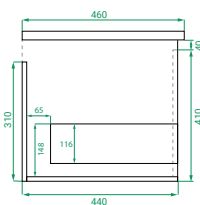

#### DIMENSIONS:

W1200 x H490 x D460 mm Soft Ceramic Top

W1200 x H470 x D460 mm Kordura Top

#### SPECIFICATIONS

Vanity (Side)

Vanity (Front)

Ceramic Top (Side)

Drawers (Top)

Kordura (Top)

Ceramic Top (Top)

Note: All measurements in mm. All specs are nominal, & not to scale.