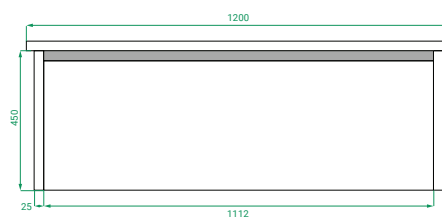

#### DIMENSIONS:

W1200 x H490 x D460 mm Soft Ceramic Top

W1200 x H470 x D460 mm Kordura Top

#### SPECIFICATIONS

Vanity (Side)

Vanity (Front)

Ceramic Top (Side)

Drawers (Top)

Kordura (Top)

Ceramic Top (Top)

Note: All measurements in mm. All specs are nominal, & not to scale.