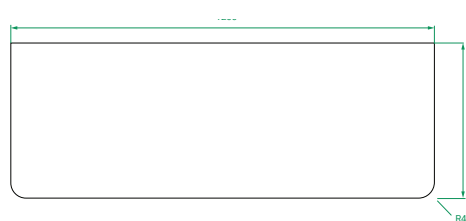

#### SPECIFICATIONS

Vanity (Side)

Vanity (Front)

Ceramic Top (Side)

Drawers (Top)

Kordura (Top)

Ceramic Top (Top)

Note: All measurements in mm. All specs are nominal, & not to scale.