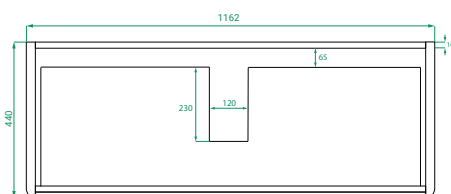

#### DIMENSIONS:

W1200 x H490 x D460 mm Soft Ceramic Top

W1200 x H470 x D460 mm Kordura Top

#### SPECIFICATIONS

Vanity (Side)

Vanity (Front)

Ceramic Top (Side)

Drawers (Top)

Kordura (Top)

Ceramic Top (Top)

Note: All measurements in mm. All specs are nominal, & not to scale.