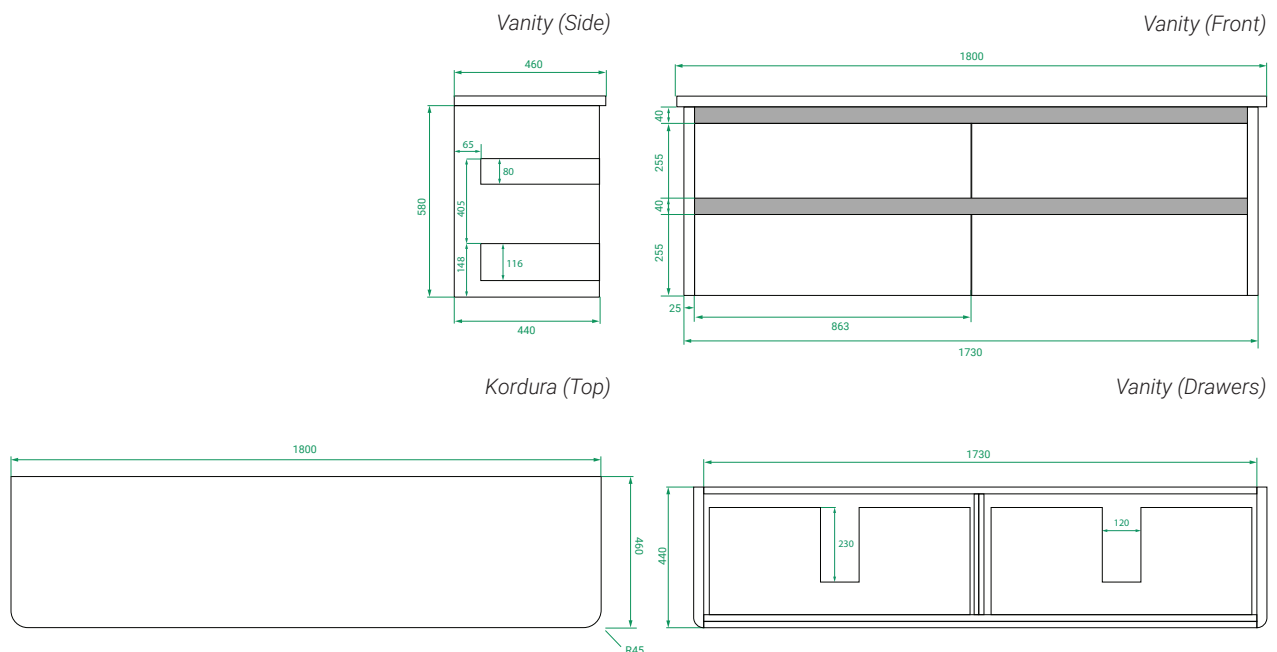

CRAWFORD

WALL HUNG VANITY 1800MM 4 DRAWERS

Crawford embraces soft curved corners for a relaxed, modern feel - Available with white Kordura top and your choice of single offset or double basins.

DIMENSIONS:

W1800 x H610 x D460 mm Kordura Top

CODES:

821809 | Kordura, Matte White Paint

821810 | Kordura, Matte Custom Paint

FEATURES & BENEFITS:

- Recessed handle & soft-close drawers
- Soft curved corners
- Sustainably made in New Zealand

OPTIONS:

- White Kordura top & your choice of basin(s).

FINISHES:

- Matte White or Matte Custom Colour painted.

SPECIFICATIONS

Note: All measurements in mm. All specs are nominal, & not to scale.

www.placemakers.co.nz