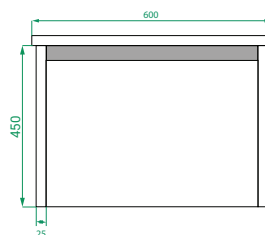

Vanity (Front)

Ceramic Top (Side)