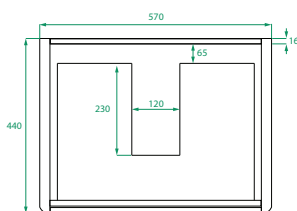

DIMENSIONS:

W600 x H480 x D460 mm Urban Ceramic Top

W600 x H470 x D460 mm Kordura Top

CODES:

821811 | Ceramic, Matte White Paint

821812 | Ceramic, Matte Custom Paint

821813 | Kordura, Matte White Paint

821814 | Kordura, Matte Custom Paint

Kordura (Top)

Ceramic Top (Top)

Note: All measurements in mm. All specs are nominal, & not to scale.

www.placemakers.co.nz

www.mico.co.nz

www.tumusupplies.co.nz