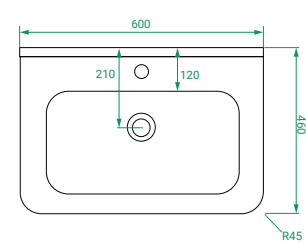

DIMENSIONS:

W600 x H480 x D460 mm Urban Ceramic Top

W600 x H470 x D460 mm Kordura Top

CODES:

821811 | Ceramic, Matte White Paint

821812 | Ceramic, Matte Custom Paint

821813 | Kordura, Matte White Paint

821814 | Kordura, Matte Custom Paint

Kordura (Top)

Ceramic Top (Top)

Note: All measurements in mm. All specs are nominal, & not to scale.

www.placemakers.co.nz

www.mico.co.nz

www.tumusupplies.co.nz