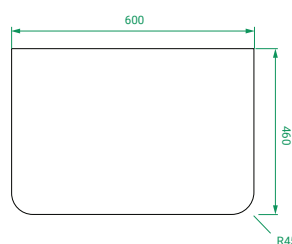

DIMENSIONS:

W600 x H480 x D460 mm Urban Ceramic Top

W600 x H470 x D460 mm Kordura Top

CODES:

821811 | Ceramic, Matte White Paint

821812 | Ceramic, Matte Custom Paint

821813 | Kordura, Matte White Paint

821814 | Kordura, Matte Custom Paint

Kordura (Top)

Ceramic Top (Top)

Note: All measurements in mm. All specs are nominal, & not to scale.

www.placemakers.co.nz

www.mico.co.nz

www.tumusupplies.co.nz