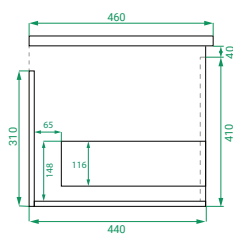

SPECIFICATIONS

Vanity (Side)