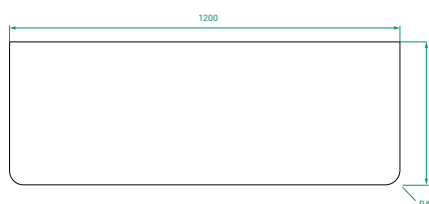

#### DIMENSIONS:

W1200 x H630 x D460 mm Soft Ceramic Top

W1200 x H610 x D460 mm Kordura Top

#### SPECIFICATIONS

Vanity (Side)

Vanity (Front)

Ceramic Top (Side)

Drawers (Top)

Kordura (Top)

Ceramic Top (Top)

Note: All measurements in mm. All specs are nominal, & not to scale.