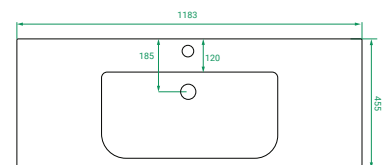

#### DIMENSIONS:

W1200 x H630 x D460 mm Soft Ceramic Top

W1200 x H610 x D460 mm Kordura Top

#### SPECIFICATIONS

Vanity (Side)

Vanity (Front)

Ceramic Top (Side)

Drawers (Top)

Kordura (Top)

Ceramic Top (Top)

Note: All measurements in mm. All specs are nominal, & not to scale.