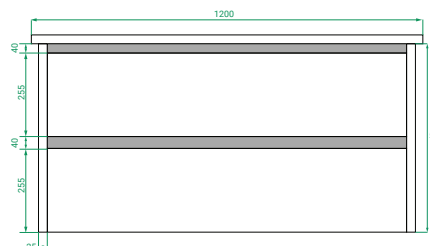

#### DIMENSIONS:

W1200 x H630 x D460 mm Soft Ceramic Top

W1200 x H610 x D460 mm Kordura Top

#### SPECIFICATIONS

Vanity (Side)

Vanity (Front)

Ceramic Top (Side)

Drawers (Top)

Kordura (Top)

Ceramic Top (Top)

Note: All measurements in mm. All specs are nominal, & not to scale.