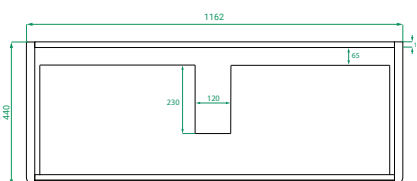

#### DIMENSIONS:

W1200 x H630 x D460 mm Soft Ceramic Top

W1200 x H610 x D460 mm Kordura Top

#### SPECIFICATIONS

Vanity (Side)

Vanity (Front)

Ceramic Top (Side)

Drawers (Top)

Kordura (Top)

Ceramic Top (Top)

Note: All measurements in mm. All specs are nominal, & not to scale.