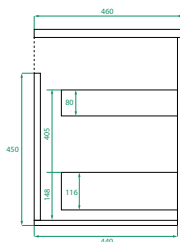

#### DIMENSIONS:

W1200 x H630 x D460 mm Soft Ceramic Top

W1200 x H610 x D460 mm Kordura Top

#### SPECIFICATIONS

Vanity (Side)

Vanity (Front)

Ceramic Top (Side)

Drawers (Top)

Kordura (Top)

Ceramic Top (Top)

Note: All measurements in mm. All specs are nominal, & not to scale.