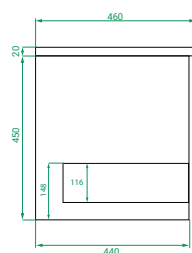

SPECIFICATIONS

Vanity (Side)