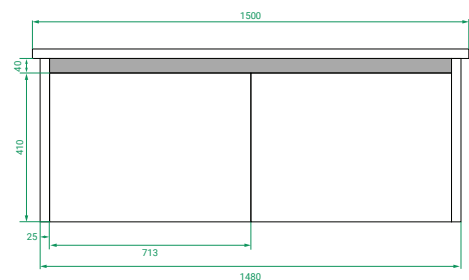

SPECIFICATIONS

Vanity (Front)