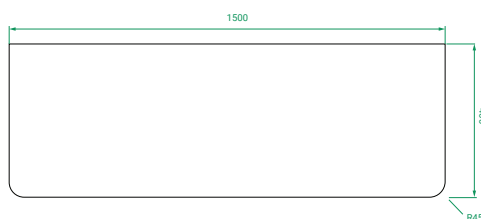

CRAWFORD

WALL HUNG VANITY 1500MM 2 DRAWERS SIDE-BY-SIDE

Crawford embraces soft curved corners for a relaxed, modern feel - Available with white Kordura top and your choice of single offset or double basins.

DIMENSIONS:

W1500 x H470 x D460 mm Kordura Top

CODES:

821803 | Kordura, Matte White Paint

821804 | Kordura, Matte Custom Paint

FEATURES & BENEFITS:

- Recessed handle & soft-close drawers
- Soft curved corners
- Sustainably made in New Zealand

OPTIONS:

- White Kordura top & your choice of basin(s).

FINISHES:

- Matte White or Matte Custom Colour painted.

SPECIFICATIONS

Vanity (Side)

Vanity (Front)

Kordura (Top)