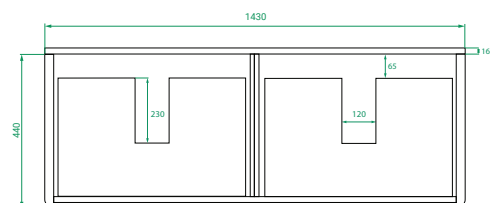

DIMENSIONS:

W1500 x H470 x D460 mm Kordura Top

CODES:

821803 | Kordura, Matte White Paint

821804 | Kordura, Matte Custom Paint

FEATURES & BENEFITS:

- Recessed handle & soft-close drawers
- Soft curved corners
- Sustainably made in New Zealand

Vanity (Drawers)

Note: All measurements in mm. All specs are nominal, & not to scale.

www.placemakers.co.nz

www.mico.co.nz

www.tumusupplies.co.nz