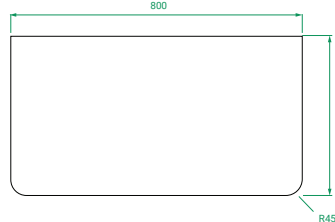

#### DIMENSIONS:

W800 x H480 x D460 mm Urban Ceramic Top

W800 x H470 x D460 mm Kordura Top

#### SPECIFICATIONS

Vanity (Side)

Vanity (Front)

Ceramic Top (Side)

Drawers (Top)

Kordura (Top)

Ceramic Top (Top)

Note: All measurements in mm. All specs are nominal, & not to scale.