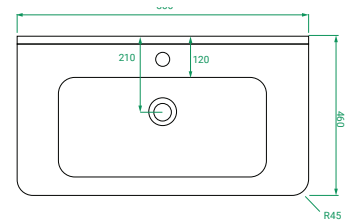

#### DIMENSIONS:

W800 x H480 x D460 mm Urban Ceramic Top

W800 x H470 x D460 mm Kordura Top

#### SPECIFICATIONS

Vanity (Side)

Vanity (Front)

Ceramic Top (Side)

Drawers (Top)

Kordura (Top)

Ceramic Top (Top)

Note: All measurements in mm. All specs are nominal, & not to scale.