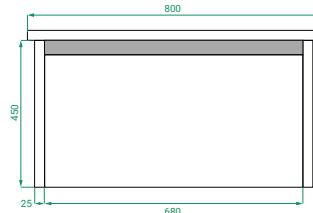

#### DIMENSIONS:

W800 x H480 x D460 mm Urban Ceramic Top

W800 x H470 x D460 mm Kordura Top

#### SPECIFICATIONS

Vanity (Side)

Vanity (Front)

Ceramic Top (Side)

Drawers (Top)

Kordura (Top)

Ceramic Top (Top)

Note: All measurements in mm. All specs are nominal, & not to scale.