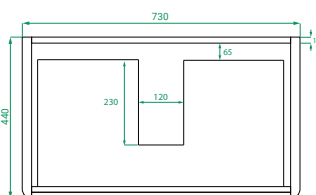

#### DIMENSIONS:

W800 x H480 x D460 mm Urban Ceramic Top

W800 x H470 x D460 mm Kordura Top

#### SPECIFICATIONS

Vanity (Side)

Vanity (Front)

Ceramic Top (Side)

Drawers (Top)

Kordura (Top)

Ceramic Top (Top)

Note: All measurements in mm. All specs are nominal, & not to scale.