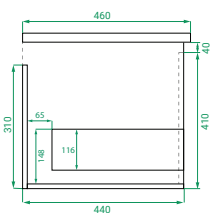

#### DIMENSIONS:

W800 x H480 x D460 mm Urban Ceramic Top

W800 x H470 x D460 mm Kordura Top

#### SPECIFICATIONS

Vanity (Side)

Vanity (Front)

Ceramic Top (Side)

Drawers (Top)

Kordura (Top)

Ceramic Top (Top)

Note: All measurements in mm. All specs are nominal, & not to scale.