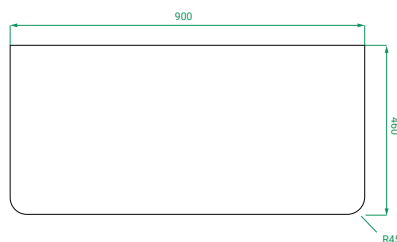

CRAWFORD

WALL HUNG VANITY 900MM 1 DRAWER

Crawford embraces soft curved corners for a relaxed, modern feel - Available with white Kordura top and your choice of basin.

DIMENSIONS:

W900 x H470 x D460 mm Kordura Top

- White Kordura top & your choice of basin.

FINISHES:

- Matte White or Matte Custom Colour painted.

Kordura Top with Basin

SPECIFICATIONS

Vanity (Side)

Vanity (Front)

Kordura (Top)

Vanity (Drawers)

Note: All measurements in mm. All specs are nominal, & not to scale.

www.placemakers.co.nz

www.mico.co.nz

www.tumusupplies.co.nz