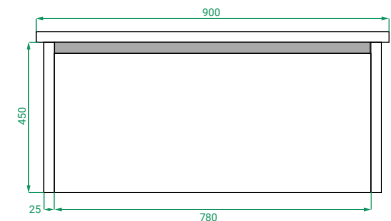

CRAWFORD

WALL HUNG VANITY 900MM 1 DRAWER

Crawford embraces soft curved corners for a relaxed, modern feel - Available with white Kordura top and your choice of basin.

DIMENSIONS:

W900 x H470 x D460 mm Kordura Top

- White Kordura top & your choice of basin.

FINISHES:

- Matte White or Matte Custom Colour painted.

Kordura Top with Basin

SPECIFICATIONS

Vanity (Side)

Vanity (Front)

Kordura (Top)

Vanity (Drawers)

Note: All measurements in mm. All specs are nominal, & not to scale.

www.placemakers.co.nz

www.mico.co.nz

www.tumusupplies.co.nz