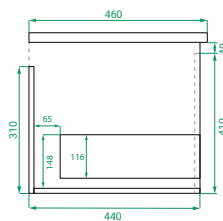

SPECIFICATIONS

Vanity (Side)