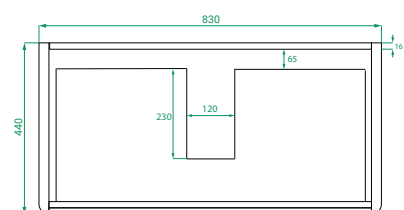

CRAWFORD

WALL HUNG VANITY 900MM 1 DRAWER

Crawford embraces soft curved corners for a relaxed, modern feel - Available with white Kordura top and your choice of basin.

DIMENSIONS:

W900 x H470 x D460 mm Kordura Top

Vanity (Drawers)

Note: All measurements in mm. All specs are nominal, & not to scale.

www.placemakers.co.nz

www.mico.co.nz

www.tumusupplies.co.nz