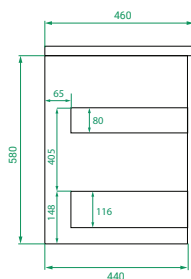

SPECIFICATIONS

Vanity (Side)