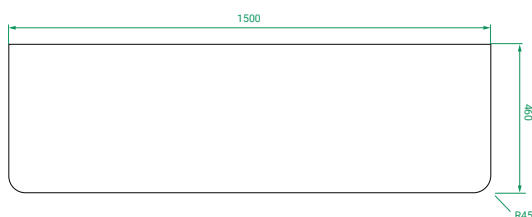

CRAWFORD

WALL HUNG VANITY 1500MM 4 DRAWERS

Crawford embraces soft curved corners for a relaxed, modern feel - Available with white Kordura top and your choice of single offset or double basins.

DIMENSIONS:

OPTIONS:

- White Kordura top & your choice of basin(s).

FINISHES:

- Matte White or Matte Custom Colour painted.

SPECIFICATIONS

Vanity (Side)

Kordura (Top)

Vanity (Front)

Vanity (Drawers)

Note: All measurements in mm. All specs are nominal, & not to scale.

www.placemakers.co.nz

www.mico.co.nz

www.tumusupplies.co.nz