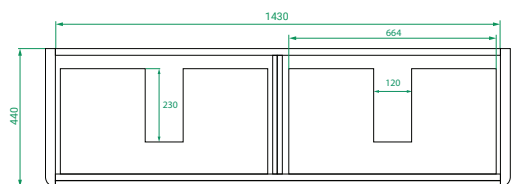

Vanity (Drawers)

Note: All measurements in mm. All specs are nominal, & not to scale.

www.placemakers.co.nz

www.mico.co.nz

www.tumusupplies.co.nz