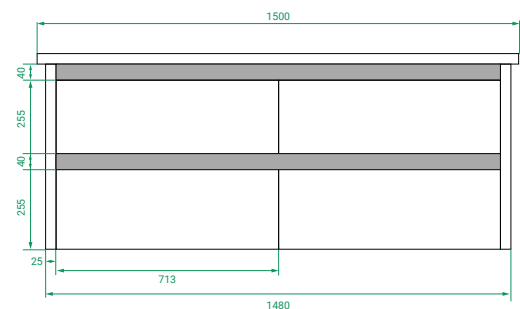

CRAWFORD

WALL HUNG VANITY 1500MM 4 DRAWERS

Crawford embraces soft curved corners for a relaxed, modern feel - Available with white Kordura top and your choice of single offset or double basins.

DIMENSIONS:

Vanity (Drawers)

Note: All measurements in mm. All specs are nominal, & not to scale.

www.placemakers.co.nz

www.mico.co.nz

www.tumusupplies.co.nz