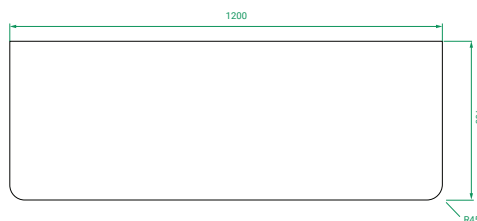

CRAWFORD

WALL HUNG VANITY 1200MM 2 DRAWERS SIDE-BY-SIDE

Crawford embraces soft curved corners for a relaxed, modern feel - Available with white Kordura top and your choice of single offset or double basins.

DIMENSIONS:

W1200 x H470 x D460 mm Kordura Top

CODES:

821789 | Kordura, Matte White Paint

821790 | Kordura, Matte Custom Paint

FEATURES & BENEFITS:

- Recessed handle & soft-close drawers
- Soft curved corners
- Sustainably made in New Zealand

OPTIONS:

- White Kordura top & your choice of basin(s).

FINISHES:

- Matte White or Matte Custom Colour painted.

SPECIFICATIONS

Vanity (Side)

Vanity (Front)

Kordura (Top)