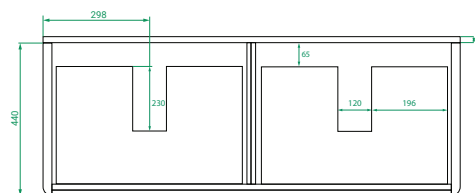

DIMENSIONS:

W1200 x H470 x D460 mm Kordura Top

CODES:

821789 | Kordura, Matte White Paint

821790 | Kordura, Matte Custom Paint

FEATURES & BENEFITS:

- Recessed handle & soft-close drawers
- Soft curved corners
- Sustainably made in New Zealand

Vanity (Drawers)

Note: All measurements in mm. All specs are nominal, & not to scale.

www.placemakers.co.nz

www.mico.co.nz

www.tumusupplies.co.nz