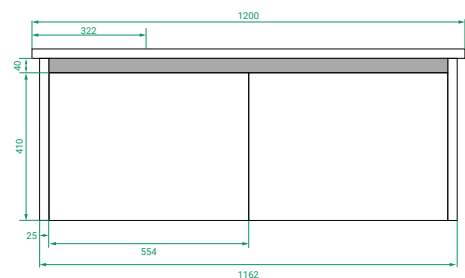

SPECIFICATIONS

Vanity (Front)