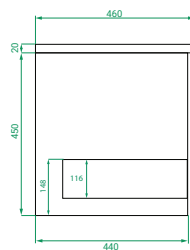

SPECIFICATIONS

Vanity (Side)