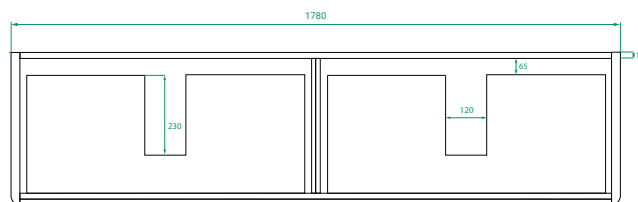

DIMENSIONS:

W1800 x H470 x D460 mm Kordura Top

CODES:

821807 | Kordura, Matte White Paint

821808 | Kordura, Matte Custom Paint

FEATURES & BENEFITS:

- Recessed handle & soft-close drawers
- Soft curved corners
- Sustainably made in New Zealand

Vanity (Drawers)

Note: All measurements in mm. All specs are nominal, & not to scale.

www.placemakers.co.nz

www.mico.co.nz

www.tumusupplies.co.nz