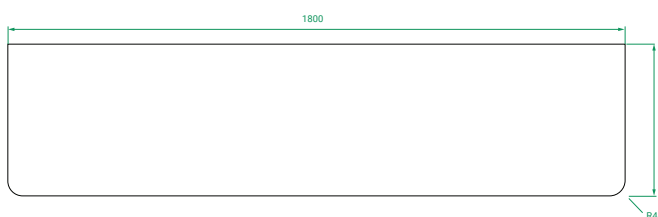

CRAWFORD

WALL HUNG VANITY 1800MM 2 DRAWERS SIDE-BY-SIDE

Crawford embraces soft curved corners for a relaxed, modern feel - Available with white Kordura top and your choice of single offset or double basins.

DIMENSIONS:

W1800 x H470 x D460 mm Kordura Top

CODES:

821807 | Kordura, Matte White Paint

821808 | Kordura, Matte Custom Paint

FEATURES & BENEFITS:

- Recessed handle & soft-close drawers
- Soft curved corners
- Sustainably made in New Zealand

OPTIONS:

- White Kordura top & your choice of basin(s).

FINISHES:

- Matte White or Matte Custom Colour painted.

SPECIFICATIONS

Vanity (Side)

Vanity (Front)

Kordura (Top)