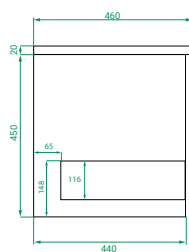

SPECIFICATIONS

Vanity (Side)