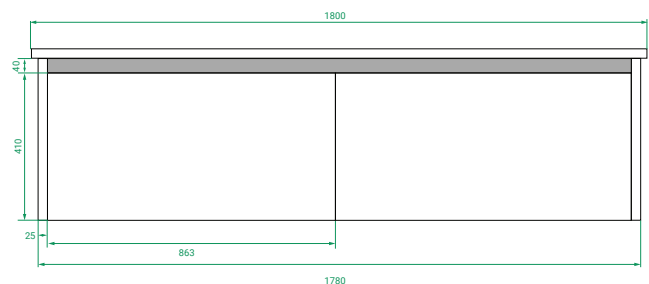

SPECIFICATIONS

Vanity (Front)