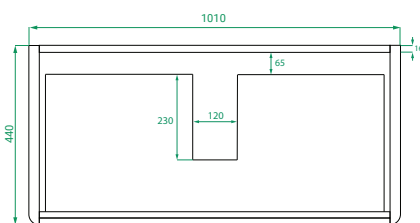

#### DIMENSIONS:

W1050 x H480 x D460 mm Urban Ceramic Top

W1050 x H470 x D460 mm Kordura Top

#### SPECIFICATIONS

Vanity (Side)

Vanity (Front)

Ceramic Top (Side)

Drawers (Top)

Kordura (Top)

Ceramic Top (Top)

Note: All measurements in mm. All specs are nominal, & not to scale.