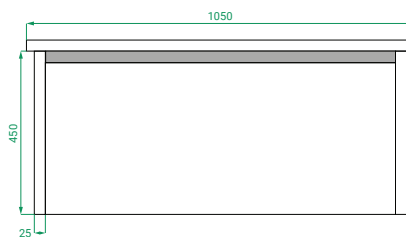

#### DIMENSIONS:

W1050 x H480 x D460 mm Urban Ceramic Top

W1050 x H470 x D460 mm Kordura Top

#### SPECIFICATIONS

Vanity (Side)

Vanity (Front)

Ceramic Top (Side)

Drawers (Top)

Kordura (Top)

Ceramic Top (Top)

Note: All measurements in mm. All specs are nominal, & not to scale.