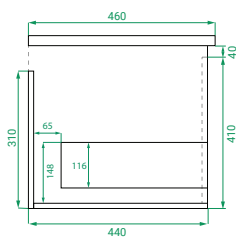

#### DIMENSIONS:

W1050 x H480 x D460 mm Urban Ceramic Top

W1050 x H470 x D460 mm Kordura Top

#### SPECIFICATIONS

Vanity (Side)

Vanity (Front)

Ceramic Top (Side)

Drawers (Top)

Kordura (Top)

Ceramic Top (Top)

Note: All measurements in mm. All specs are nominal, & not to scale.