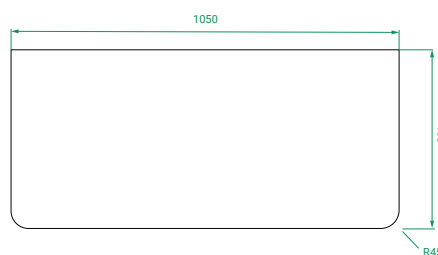

#### DIMENSIONS:

W1050 x H480 x D460 mm Urban Ceramic Top

W1050 x H470 x D460 mm Kordura Top

#### SPECIFICATIONS

Vanity (Side)

Vanity (Front)

Ceramic Top (Side)

Drawers (Top)

Kordura (Top)

Ceramic Top (Top)

Note: All measurements in mm. All specs are nominal, & not to scale.