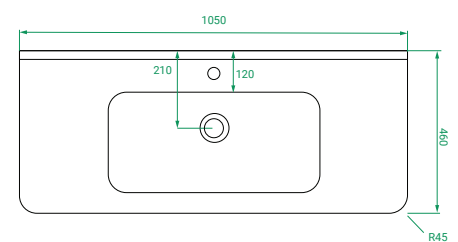

#### DIMENSIONS:

W1050 x H480 x D460 mm Urban Ceramic Top

W1050 x H470 x D460 mm Kordura Top

#### SPECIFICATIONS

Vanity (Side)

Vanity (Front)

Ceramic Top (Side)

Drawers (Top)

Kordura (Top)

Ceramic Top (Top)

Note: All measurements in mm. All specs are nominal, & not to scale.