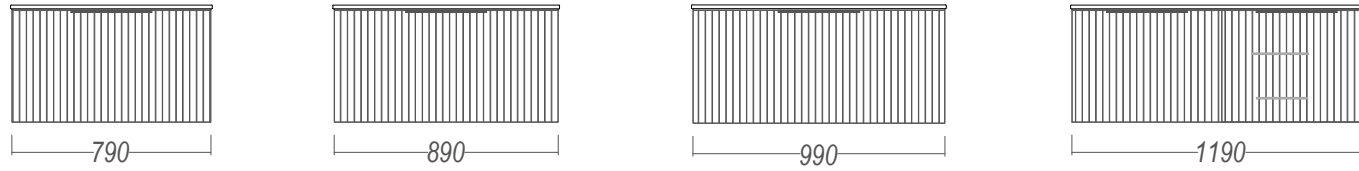

GYf]Zc'g'Gc']X'Gi fZUWY'
Ht d

F]UXU'8fUk Yf: fcbh
7 UV]bYh

Cosmetics Drawer
(optional)

Drawer

C'gc'8fUk Yf: fcbh
7 UV]bYh

6Yf]b'8fUk Yf: fcbh
7 UV]bYh

Array Serifos Vanity Specifications