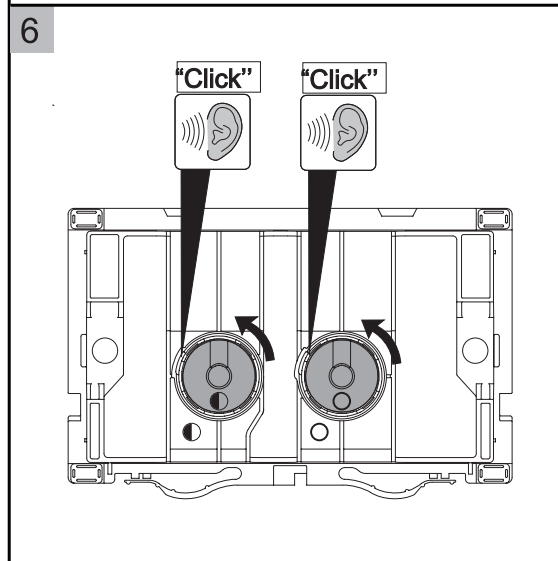

## SPEEDO SLIM PNEUMATIC FLUSH PANEL SPF30

progetto  
DESIGN COLLECTION

Distributed by:

**Plumblin**e

T 04 568 9898 E sales@plumblin.co.nz  
www.plumblin.co.nz