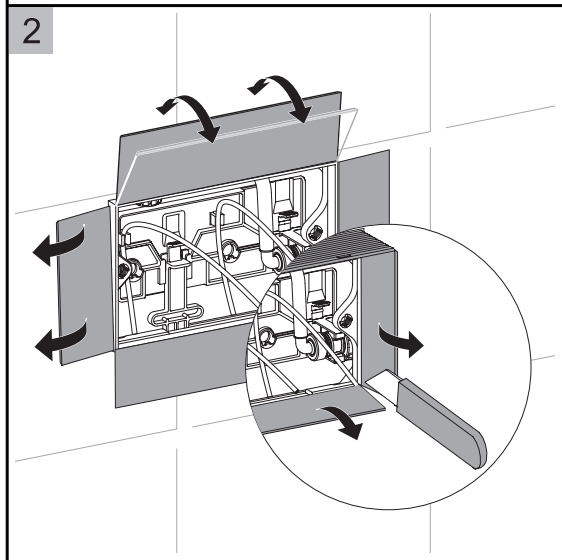

## SPEEDO SLIM PNEUMATIC FLUSH PANEL SPF30

progetto  
DESIGN COLLECTION

Distributed by:

**Plumblin**e

T 04 568 9898 E sales@plumblin.co.nz  
www.plumblin.co.nz