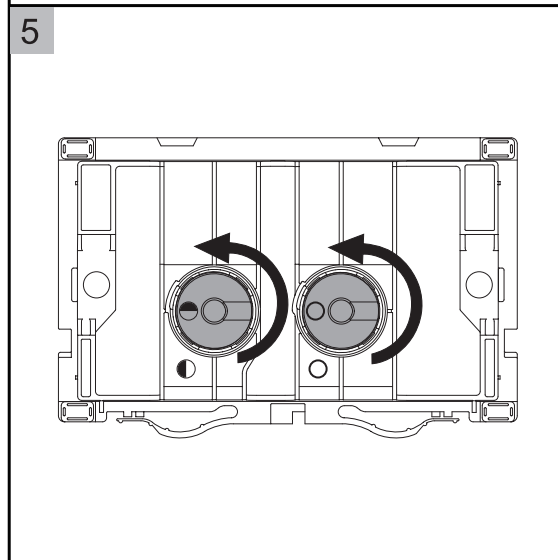

## SPEEDO SLIM PNEUMATIC FLUSH PANEL SPF30

progetto  
DESIGN COLLECTION

Distributed by:

**Plumblin**e

T 04 568 9898 E sales@plumblin.co.nz  
www.plumblin.co.nz