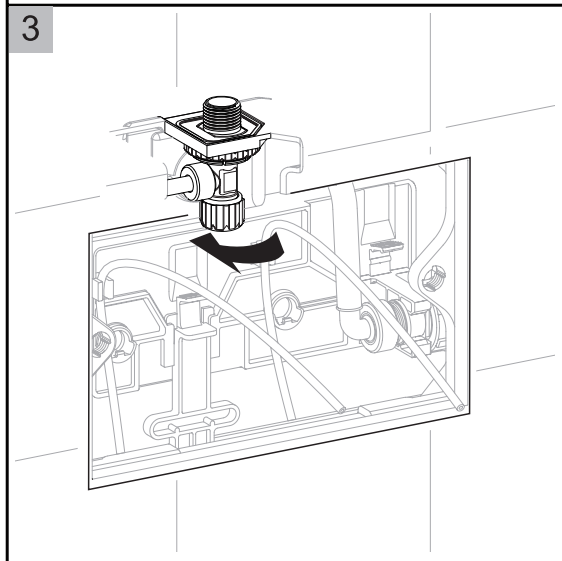

## SPEEDO SLIM PNEUMATIC FLUSH PANEL SPF30

progetto  
DESIGN COLLECTION

Distributed by:

**Plumblin**e

T 04 568 9898 E sales@plumblin.co.nz  
www.plumblin.co.nz