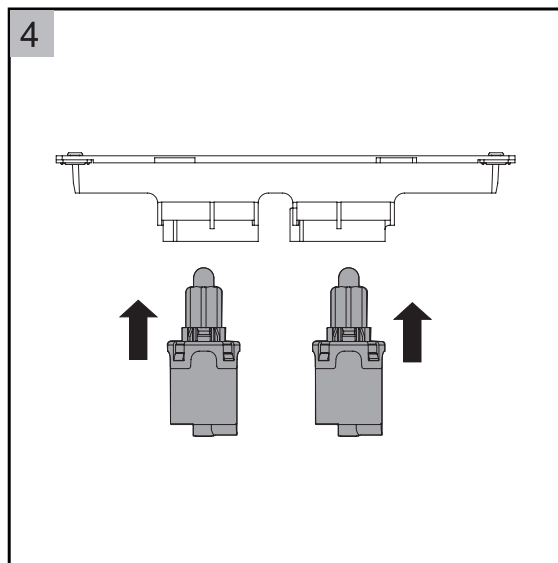

## SPEEDO SLIM PNEUMATIC FLUSH PANEL SPF30

progetto  
DESIGN COLLECTION

Distributed by:

**Plumblin**e

T 04 568 9898 E sales@plumblin.co.nz  
www.plumblin.co.nz