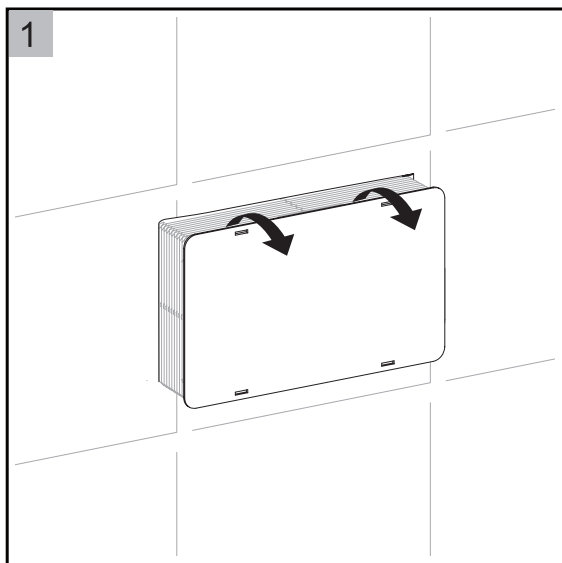

## SPEEDO SLIM PNEUMATIC FLUSH PANEL SPF30

progetto  
DESIGN COLLECTION

Distributed by:

**Plumblin**e

T 04 568 9898 E sales@plumblin.co.nz  
www.plumblin.co.nz