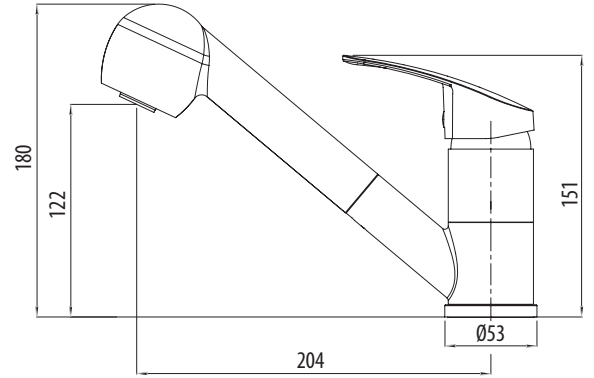

# London

**LON580BN-P**

Brushed Nickel Pull Out Spray Mixer

All dimensions in mm

INCLUDES  
PUSH BUTTON  
SPRAY  
FUNCTION

## Specifications /

<b>WELs rating</b>	5 Stars, 5.0 L per minute
<b>Temperature rating (min / max)</b>	1°C - 80°C
<b>Pressure rating (min / max)</b>	150 kPa - 500 kPa
<b>Finish</b>	Brushed nickel (PVD)
<b>Materials</b>	Brass body (DZR low lead)
<b>Cartridge size</b>	40 mm
<b>Cartridge type</b>	Ceramic disc cartridge
<b>Carton size</b>	485 x 285 x 60 mm
<b>Product weight</b>	2.2 kg
<b>Mixer height</b>	180 mm
<b>Water supply</b>	Mains
<b>Warranty</b>	10 years (refer to <a href="http://oliveri.com.au">oliveri.com.au</a> for details)
<b>Maintenance and care instructions</b>	All surfaces should be cleaned with mild liquid detergent or soap and water. Do not use cream cleaners or citrus based cleaning products, as they are abrasive. Use of unsuitable cleaning agents may damage the surface. Any damage caused in this way will not be covered by warranty.