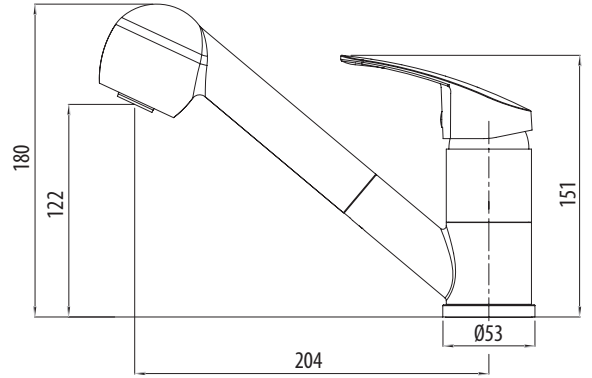

# London

**LON580MB-P**

Matte Black Pull Out Spray Mixer

All dimensions in mm

INCLUDES  
PUSH BUTTON  
SPRAY  
FUNCTION

## Specifications /

<b>WELs rating</b>	5 Stars, 5.0 L per minute
<b>Temperature rating (min / max)</b>	1°C - 80°C
<b>Pressure rating (min / max)</b>	150 kPa - 500 kPa
<b>Finish</b>	Matte black (Electroplate)
<b>Materials</b>	Brass body (DZR low lead)
<b>Cartridge size</b>	40 mm
<b>Cartridge type</b>	Ceramic disc cartridge
<b>Carton size</b>	485 x 285 x 60 mm
<b>Product weight</b>	2.2 kg
<b>Mixer height</b>	180 mm
<b>Water supply</b>	Mains
<b>Warranty</b>	10 years (refer to <a href="http://oliveri.com.au">oliveri.com.au</a> for details)
<b>Maintenance and care instructions</b>	All surfaces should be cleaned with mild liquid detergent or soap and water. Do not use cream cleaners or citrus based cleaning products, as they are abrasive. Use of unsuitable cleaning agents may damage the surface. Any damage caused in this way will not be covered by warranty.