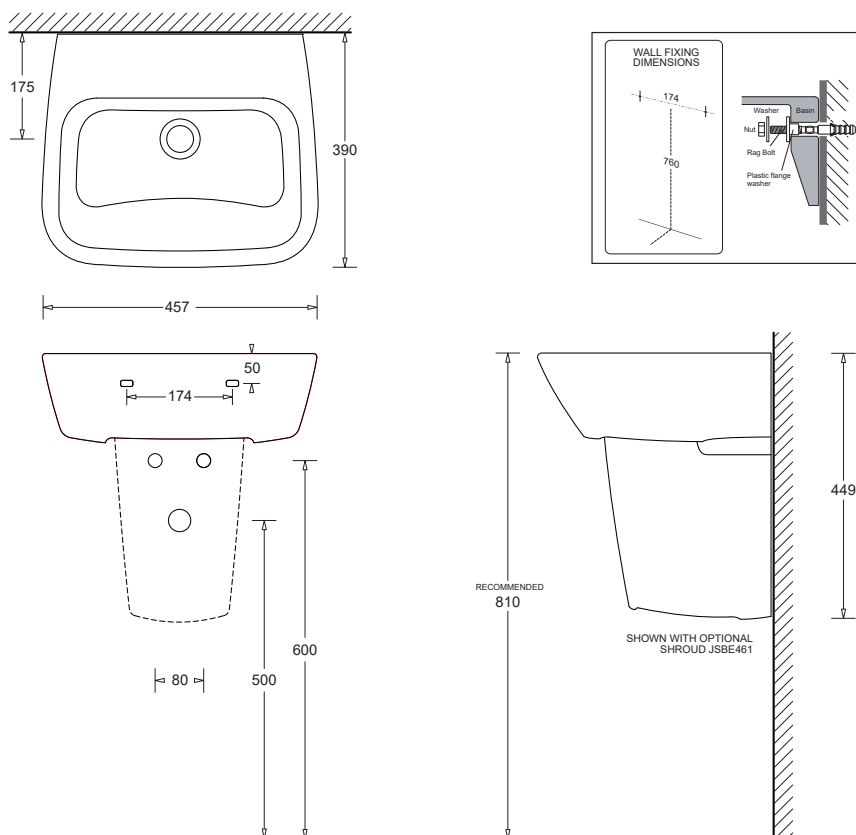

# EMILIA MkII

WALL BASIN  
457 x 390mm

CODE: JBSE460.PW6

## FEATURES

- Medium size vitreous china wall basin
- Generous shelf area
- No overflow, no taphole
- 32mm waste outlet

## COMPONENTS

Emilia MkII wall basin	JBSE460
32mm pop-up waste - Chrome	PW6

## PRODUCT DIMENSIONS