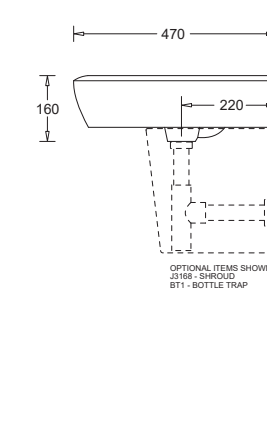

COMPONENTS

Lucca shelf basin	Left hand shelf	0 taphole	J3170L.0
		1 taphole	J3170L.1
	Right hand shelf	0 taphole	J3170R.0
		1 taphole	J3170R.1
Plug and waste 40mm chrome			PW1
Wall installation kit (rag bolts)			X022

OPTIONS

Shroud	J3168
Bottle trap	BT1

MODEL:
J3170L.1

MODEL:
J3170R.0

WARRANTY

Vitreous china 25 years replacement
-refer to T&Cs at www.johnsonsuiss.com.au

PRODUCT DIMENSIONS

OPTIONAL ITEMS

Shroud J3168

Bottle trap BT1

TECHNICAL DATA SHEET

SUPERSEDES ALL PREVIOUS ISSUES

All dimensions are in millimetres and are subject to normal manufacturing variation.
As product development is ongoing BPA reserves the right to vary specifications without notice.
Bathroom Products Australia Pty Ltd ABN 87 079 297 617