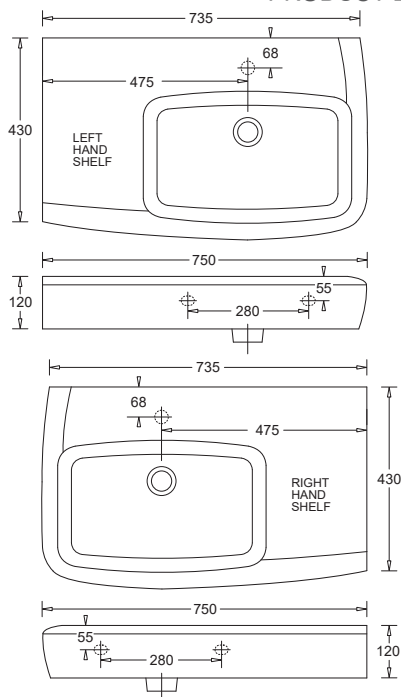

COMPONENTS

Lucca shelf basin	Left hand shelf	0 taphole	J3170L.0
		1 taphole	J3170L.1
	Right hand shelf	0 taphole	J3170R.0
		1 taphole	J3170R.1
Plug and waste 40mm chrome			PW1
Wall installation kit (rag bolts)			X022

OPTIONS

Shroud	J3168
Bottle trap	BT1

MODEL:
J3170L.1

MODEL:
J3170R.0

WARRANTY

Vitreous china 25 years replacement
-refer to T&Cs at www.johnsonsuiss.com.au

PRODUCT DIMENSIONS

OPTIONAL ITEMS

Shroud J3168

Bottle trap BT1

TECHNICAL DATA SHEET

SUPERSEDES ALL PREVIOUS ISSUES

All dimensions are in millimetres and are subject to normal manufacturing variation.
As product development is ongoing BPA reserves the right to vary specifications without notice.
Bathroom Products Australia Pty Ltd ABN 87 079 297 617