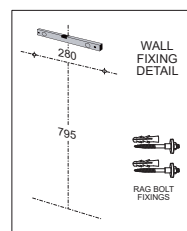

COMPONENTS

Lucca shelf basin	Left hand shelf	0 taphole	J3170L.0
		1 taphole	J3170L.1
	Right hand shelf	0 taphole	J3170R.0
		1 taphole	J3170R.1
Plug and waste 40mm chrome			PW1
Wall installation kit (rag bolts)			X022

OPTIONS

Shroud	J3168
Bottle trap	BT1

MODEL:
J3170L.1

MODEL:
J3170R.0

WARRANTY

Vitreous china 25 years replacement
-refer to T&Cs at www.johnsonsuiss.com.au

PRODUCT DIMENSIONS

OPTIONAL ITEMS

Shroud J3168

Bottle trap BT1

TECHNICAL DATA SHEET

SUPERSEDES ALL PREVIOUS ISSUES

All dimensions are in millimetres and are subject to normal manufacturing variation.
As product development is ongoing BPA reserves the right to vary specifications without notice.
Bathroom Products Australia Pty Ltd ABN 87 079 297 617