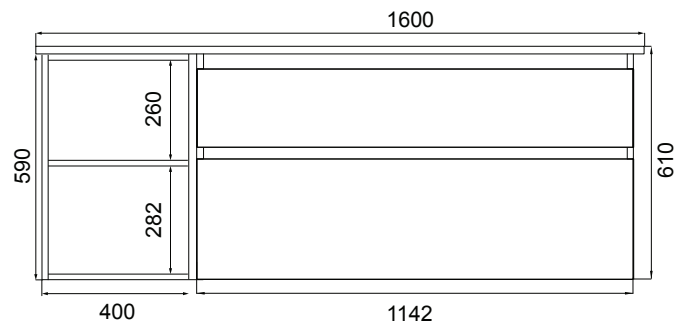

DIMENSIONS:

W1600 x H610 x D460 mm

CODES:

(7)848638	White Gloss Paint
(7)848640	Charred Oak Melamine
(7)848642	Driftwood Melamine
(7)848643	French Oak Melamine
(7)848646	Original Oak Melamine
(7)848648	Southern Oak Melamine
(7)782540	Nordic Ash Melamine

SPECIFICATIONS

Vanity (Side)

Vanity (Front)

Top

Drawers