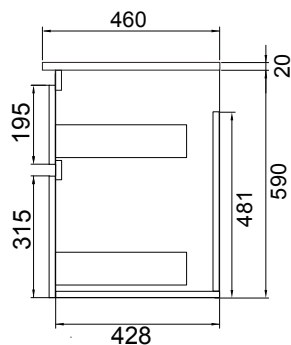

DIMENSIONS:

W1600 x H610 x D460 mm

CODES:

(7)848638	White Gloss Paint
(7)848640	Charred Oak Melamine
(7)848642	Driftwood Melamine
(7)848643	French Oak Melamine
(7)848646	Original Oak Melamine
(7)848648	Southern Oak Melamine
(7)782540	Nordic Ash Melamine

SPECIFICATIONS

Vanity (Side)

Vanity (Front)

Top

Drawers