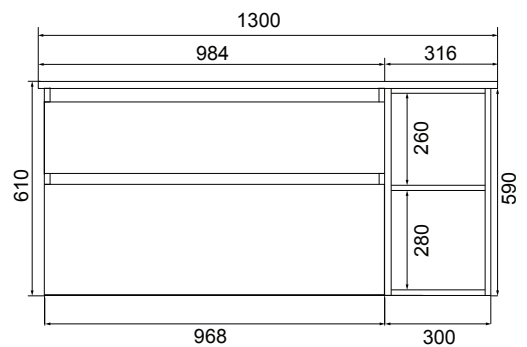

#### DIMENSIONS:

W1300 x H610 x D460 mm

#### SPECIFICATIONS

Vanity (Side)

Vanity (Front)

Top

Drawers