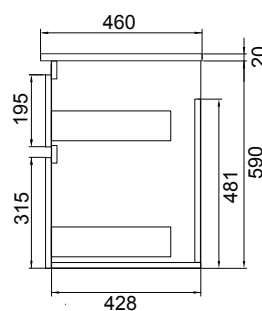

#### DIMENSIONS:

W1300 x H610 x D460 mm

#### SPECIFICATIONS

Vanity (Side)

Vanity (Front)

Top

Drawers