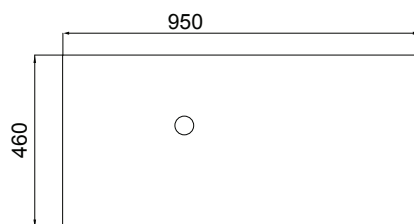

DIMENSIONS:

W950 x H610 x D460 mm

CODES:

(7)848672	White Gloss Paint
(7)848676	Charred Oak Melamine
(7)848673	Driftwood Melamine
(7)848677	French Oak Melamine
(7)848680	Original Oak Melamine
(7)848682	Southern Oak Melamine
(7)782543	Nordic Ash Melamine

SPECIFICATIONS

Vanity (Side)

Vanity (Front)

Top

Drawers