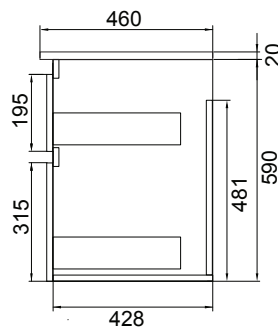

DIMENSIONS:

W950 x H610 x D460 mm

CODES:

(7)848672	White Gloss Paint
(7)848676	Charred Oak Melamine
(7)848673	Driftwood Melamine
(7)848677	French Oak Melamine
(7)848680	Original Oak Melamine
(7)848682	Southern Oak Melamine
(7)782543	Nordic Ash Melamine

SPECIFICATIONS

Vanity (Side)

Vanity (Front)

Top

Drawers