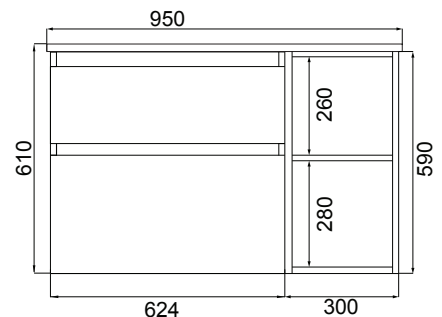

DIMENSIONS:

W950 x H610 x D460 mm

CODES:

(7)848672	White Gloss Paint
(7)848676	Charred Oak Melamine
(7)848673	Driftwood Melamine
(7)848677	French Oak Melamine
(7)848680	Original Oak Melamine
(7)848682	Southern Oak Melamine
(7)782543	Nordic Ash Melamine

SPECIFICATIONS

Vanity (Side)

Vanity (Front)

Top

Drawers