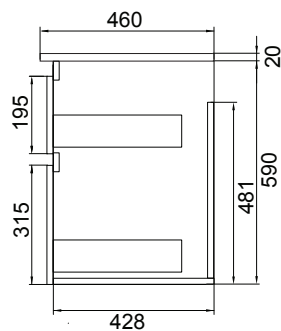

#### DIMENSIONS:

W1200 x H610 x D460 mm

#### SPECIFICATIONS

Vanity (Side)

Vanity (Front)

Top

Drawers