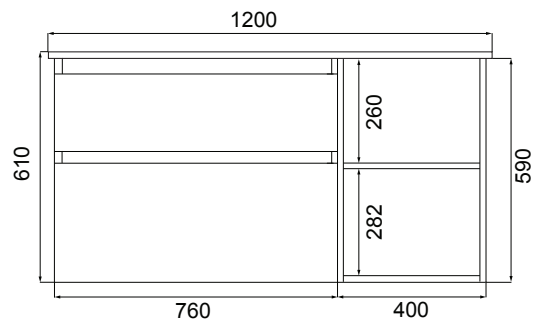

#### DIMENSIONS:

W1200 x H610 x D460 mm

#### SPECIFICATIONS

Vanity (Side)

Vanity (Front)

Top

Drawers