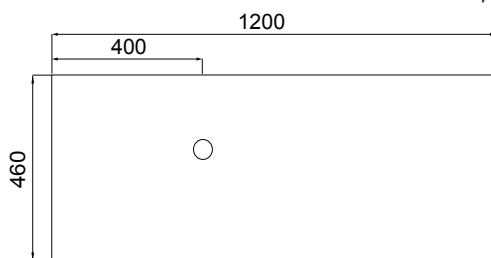

#### DIMENSIONS:

W1200 x H610 x D460 mm

#### SPECIFICATIONS

Vanity (Side)

Vanity (Front)

Top

Drawers