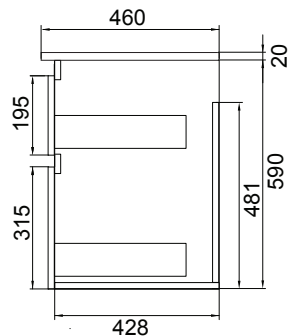

DIMENSIONS:

W1200 x H610 x D460 mm

CODES:

(7)848706	White Gloss Paint
(7)848708	Charred Oak Melamine
(7)848710	Driftwood Melamine
(7)848711	French Oak Melamine
(7)848714	Original Oak Melamine
(7)848716	Southern Oak Melamine
(7)782546	Nordic Ash Melamine

SPECIFICATIONS

Vanity (Side)

Vanity (Front)

Top

Drawers