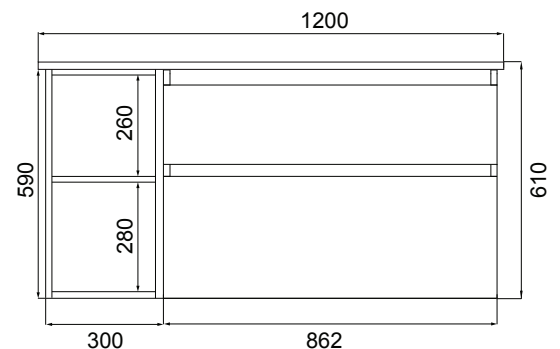

DIMENSIONS:

W1200 x H610 x D460 mm

CODES:

(7)848706	White Gloss Paint
(7)848708	Charred Oak Melamine
(7)848710	Driftwood Melamine
(7)848711	French Oak Melamine
(7)848714	Original Oak Melamine
(7)848716	Southern Oak Melamine
(7)782546	Nordic Ash Melamine

SPECIFICATIONS

Vanity (Side)

Vanity (Front)

Top

Drawers