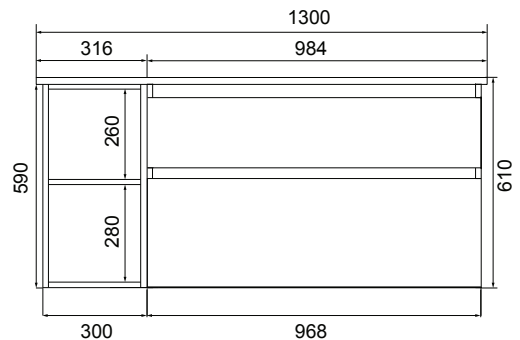

DIMENSIONS:

W1300 x H610 x D460 mm

CODES:

(7)848593	White Gloss Paint
(7)848595	Charred Oak Melamine
(7)848597	Driftwood Melamine
(7)848598	French Oak Melamine
(7)848601	Original Oak Melamine
(7)848603	Southern Oak Melamine
(7)782536	Nordic Ash Melamine

SPECIFICATIONS

Vanity (Side)

Vanity (Front)

Top

Drawers