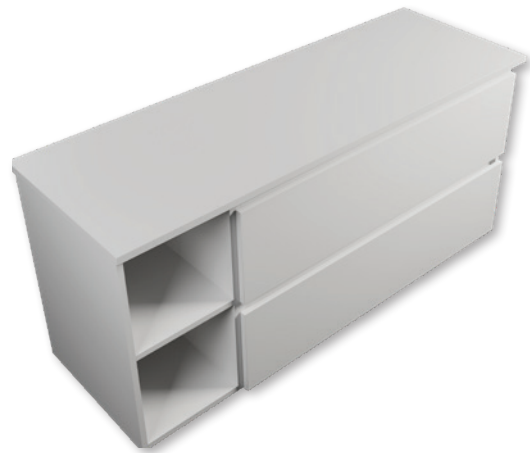

CARLTON MODULE (LEFT)

WALL HUNG VANITY 1000MM 2 DRAWERS + 300 MODULE

Featuring a soft solids surface top, with your choice of offset basin, soft close drawers and two open shelves left side. Choose between White Gloss Paint or Melamine Timber Effect finishes.

DIMENSIONS:

W1300 x H610 x D460 mm

CODES:

(7)848593	White Gloss Paint
(7)848595	Charred Oak Melamine
(7)848597	Driftwood Melamine
(7)848598	French Oak Melamine
(7)848601	Original Oak Melamine
(7)848603	Southern Oak Melamine
(7)782536	Nordic Ash Melamine

FEATURES & BENEFITS:

- Open shelf module (left side)
- Kordura top with offset basin
- Soft-close drawer runners
- Handleless design
- New Zealand Made

FINISHES:

- White Gloss Paint
- Timber Effect Melamine