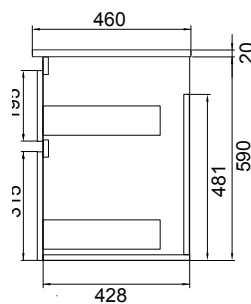

DIMENSIONS:

W1300 x H610 x D460 mm

CODES:

(7)848593	White Gloss Paint
(7)848595	Charred Oak Melamine
(7)848597	Driftwood Melamine
(7)848598	French Oak Melamine
(7)848601	Original Oak Melamine
(7)848603	Southern Oak Melamine
(7)782536	Nordic Ash Melamine

SPECIFICATIONS

Vanity (Side)

Vanity (Front)

Top

Drawers