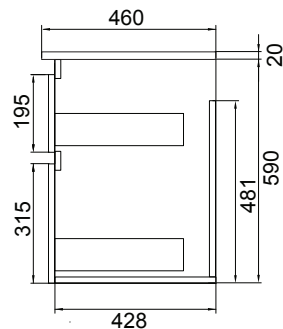

#### DIMENSIONS:

W1200 x H610 x D460 mm

#### SPECIFICATIONS

Vanity (Side)

Vanity (Front)

Top

Drawers