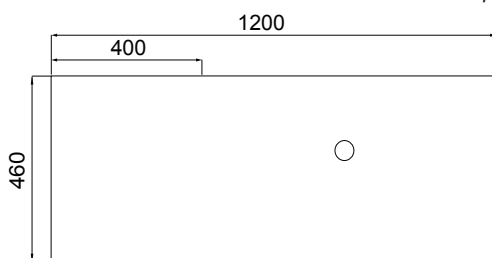

#### DIMENSIONS:

W1200 x H610 x D460 mm

#### SPECIFICATIONS

Vanity (Side)

Vanity (Front)

Top

Drawers