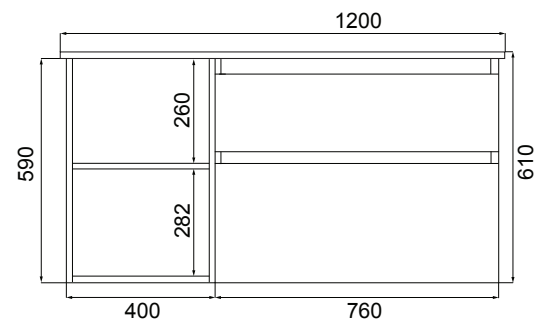

#### DIMENSIONS:

W1200 x H610 x D460 mm

#### SPECIFICATIONS

Vanity (Side)

Vanity (Front)

Top

Drawers