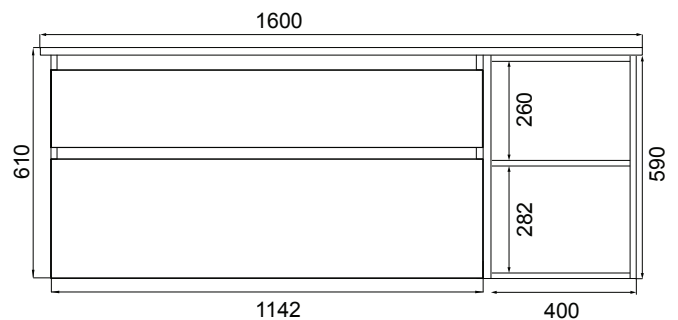

DIMENSIONS:

W1600 x H610 x D460 mm

CODES:

(7)848649	White Gloss Paint
(7)848651	Charred Oak Melamine
(7)848653	Driftwood Melamine
(7)848654	French Oak Melamine
(7)848657	Original Oak Melamine
(7)848659	Southern Oak Melamine
(7)782541	Nordic Ash Melamine

SPECIFICATIONS

Vanity (Side)

Vanity (Front)

Top

Drawers