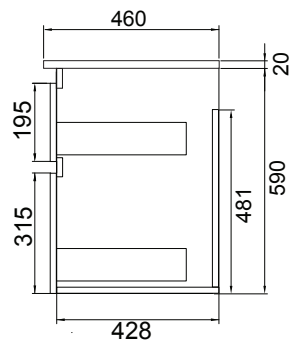

DIMENSIONS:

W1600 x H610 x D460 mm

CODES:

(7)848649	White Gloss Paint
(7)848651	Charred Oak Melamine
(7)848653	Driftwood Melamine
(7)848654	French Oak Melamine
(7)848657	Original Oak Melamine
(7)848659	Southern Oak Melamine
(7)782541	Nordic Ash Melamine

SPECIFICATIONS

Vanity (Side)

Vanity (Front)

Top

Drawers