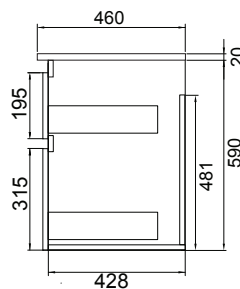

DIMENSIONS:

W1500 x H610 x D460 mm

CODES:

(7)848626	White Gloss Paint
(7)848628	Charred Oak Melamine
(7)848630	Driftwood Melamine
(7)848631	French Oak Melamine
(7)848634	Original Oak Melamine
(7)848636	Southern Oak Melamine
(7)782539	Nordic Ash Melamine

SPECIFICATIONS

Vanity (Side)

Vanity (Front)

Top

Drawers