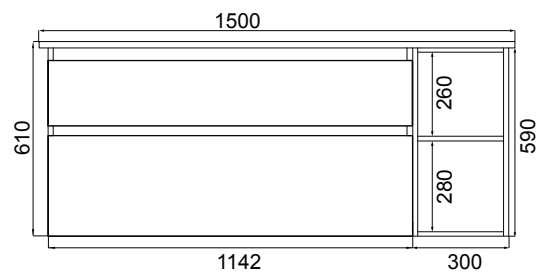

DIMENSIONS:

W1500 x H610 x D460 mm

CODES:

(7)848626	White Gloss Paint
(7)848628	Charred Oak Melamine
(7)848630	Driftwood Melamine
(7)848631	French Oak Melamine
(7)848634	Original Oak Melamine
(7)848636	Southern Oak Melamine
(7)782539	Nordic Ash Melamine

SPECIFICATIONS

Vanity (Side)

Vanity (Front)

Top

Drawers