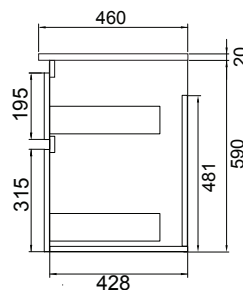

DIMENSIONS:

W1500 x H610 x D460 mm

CODES:

| | |
|-----------|-----------------------|
| (7)848615 | White Gloss Paint |
| (7)848617 | Charred Oak Melamine |
| (7)848619 | Driftwood Melamine |
| (7)848620 | French Oak Melamine |
| (7)848623 | Original Oak Melamine |
| (7)848625 | Southern Oak Melamine |
| (7)782538 | Nordic Ash Melamine |

SPECIFICATIONS

Vanity (Side)

Vanity (Front)

Top

Drawers