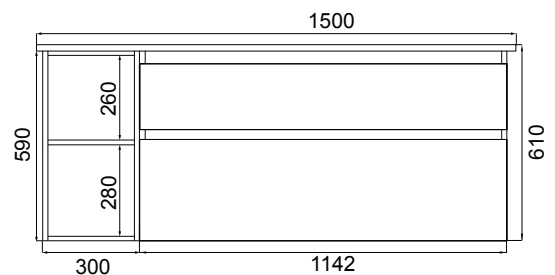

DIMENSIONS:

W1500 x H610 x D460 mm

CODES:

| | |
|-----------|-----------------------|
| (7)848615 | White Gloss Paint |
| (7)848617 | Charred Oak Melamine |
| (7)848619 | Driftwood Melamine |
| (7)848620 | French Oak Melamine |
| (7)848623 | Original Oak Melamine |
| (7)848625 | Southern Oak Melamine |
| (7)782538 | Nordic Ash Melamine |

SPECIFICATIONS

Vanity (Side)

Vanity (Front)

Top

Drawers