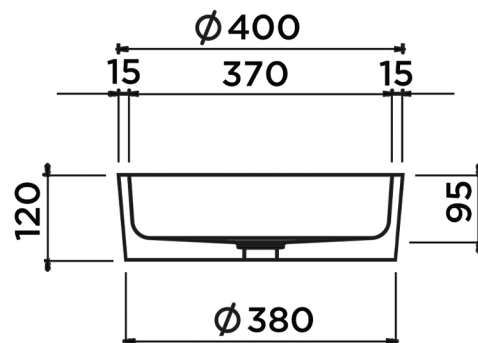

SPECIFICATIONS:

www.placemakers.co.nz

www.mico.co.nz

www.tumusupplies.co.nz